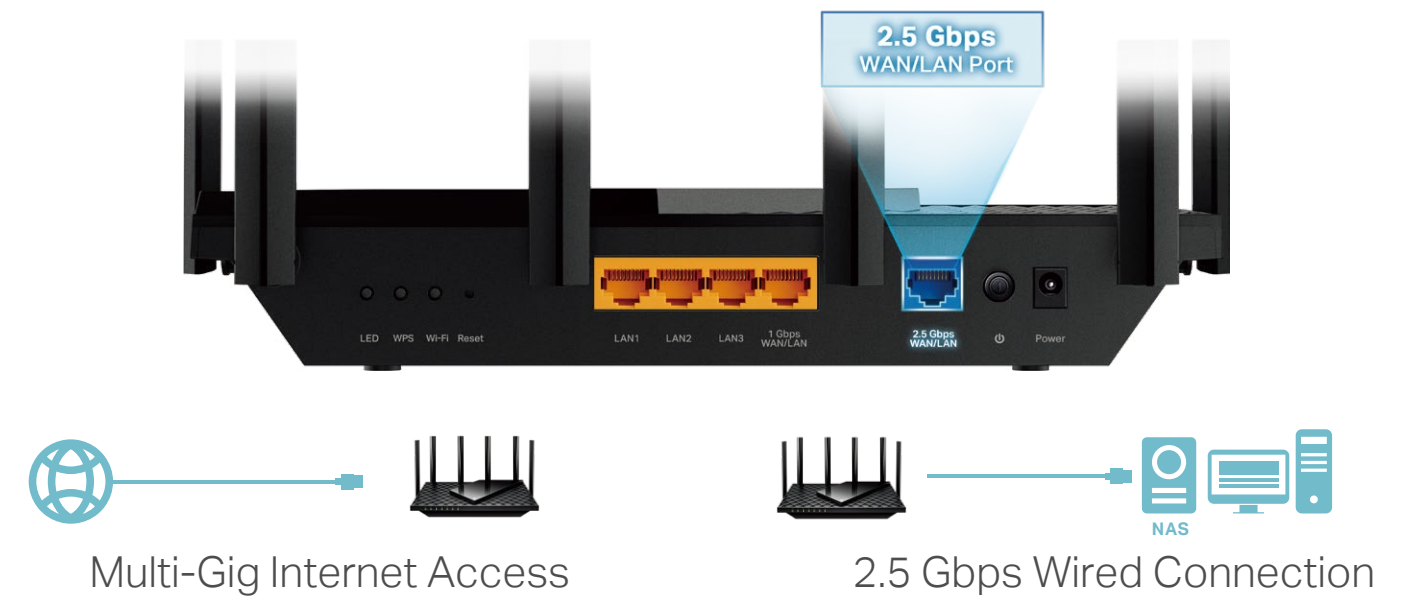

## Flexible Whole-Home Wi-Fi

Six high-performance antennas and Beamforming deliver broad coverage. Furthermore, Archer AX72Pro supports OneMesh™ to form seamless whole-home coverage, preventing drops and lag when moving between signals.

## Multi-Gig Internet Connections

A 2.5 Gbps port and 1 Gbps port make full use of gigabit speeds from your local ISP. Break through the 1G bottleneck and drive your devices to peak performance. WAN/LAN support gives you remarkable flexibility to tailor both ports to fit your network's needs.