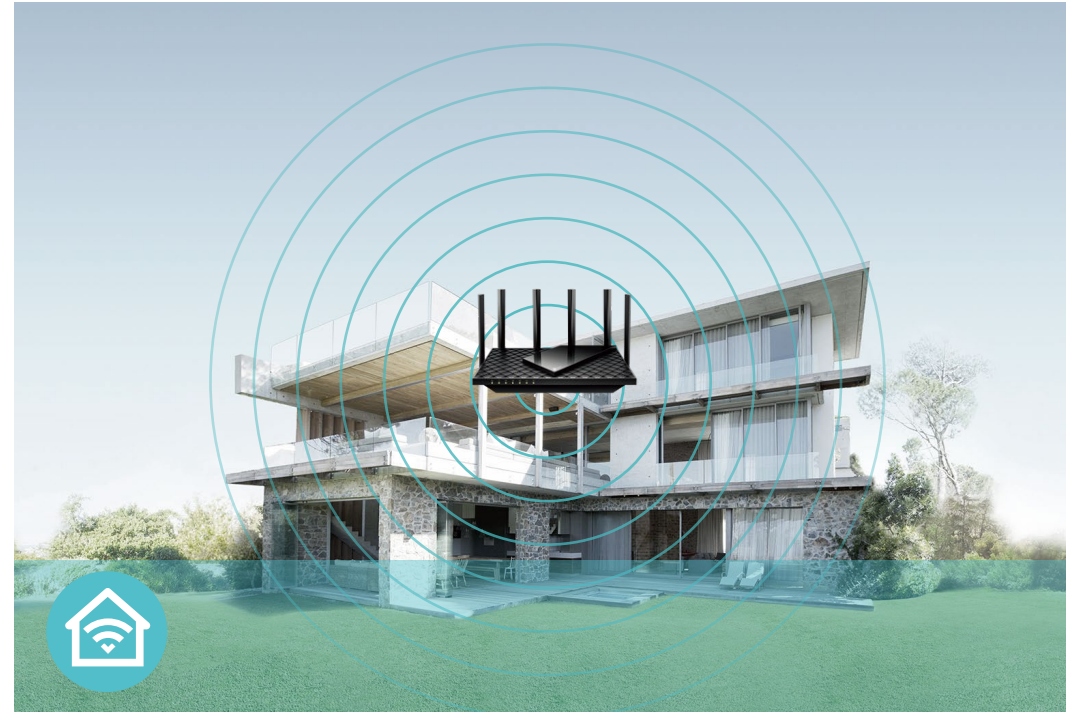

Wi-Fi Range

- **Ultimate Range Wi-Fi** – Six high-gain external antennas deliver a Wi-Fi signal to every corner of your home, making all of your connections more efficient and stable
- **Beamforming Technology** – Concentrates Wi-Fi signals towards individual devices to ensure stronger connections
- **Seamless OneMesh network** – Transfer between signals without any drops or lag and manage your whole network using a centralized panel