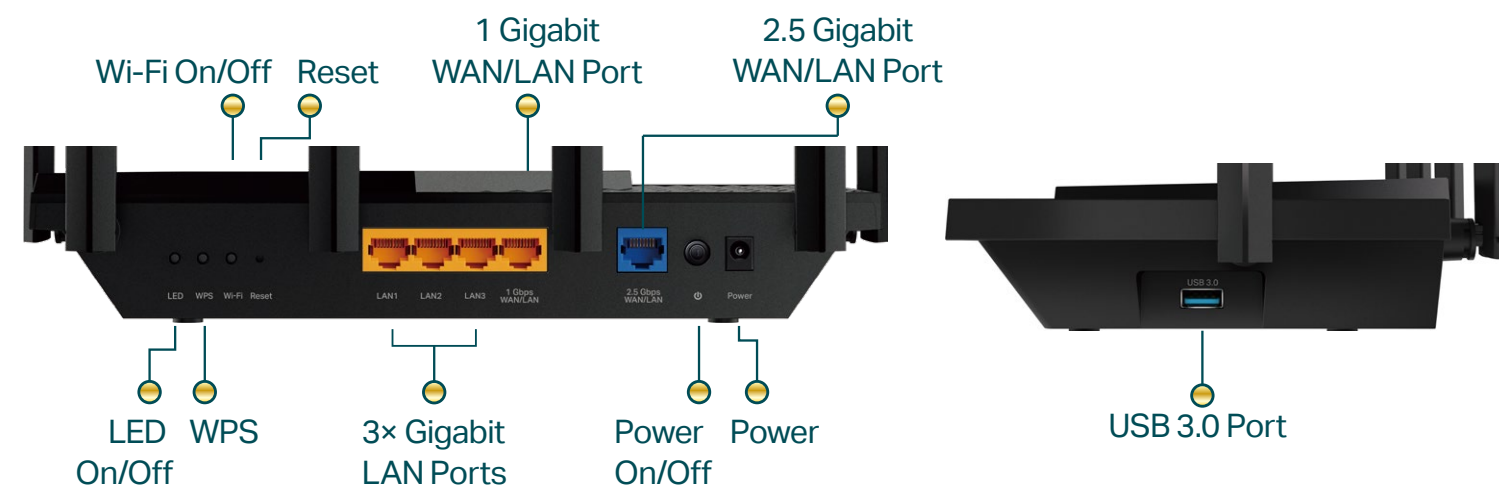

Specifications

Wireless

- Standards: IEEE 802.11ax/ac/n/a 5 GHz, IEEE 802.11ax/n/b/g 2.4 GHz
- WiFi Speeds: 5 GHz: 4804 Mbps (802.11ax, HE160), 2.4 GHz: 574 Mbps (802.11ax)
- WiFi Range: 6× Fixed High-Performance Antennas, Beamforming, High-Power FEM, 4T4R
- WiFi Capacity: Dual-Band, 4×4 MU-MIMO, OFDMA, Airtime Fairness, DFS, 6 Streams
- Working Modes: Router Mode, Access Point Mode

Hardware

- Processor: 1 GHz Dual Core CPU
- Ethernet Ports: 1× 2.5 Gigabit WAN/LAN Port, 1× 1 Gigabit WAN/LAN Port, 3× Gigabit LAN Ports
- USB Support: 1× USB 3.0 Port
- Buttons: LED On/Off Button, WPS Button, Wi-Fi On/Off Button, Reset Button, Power On/Off Button

Security

- WiFi Encryption: WPA, WPA2, WPA3, WPA/WPA2-Enterprise (802.1x)
- Network Security: SPI Firewall, Access Control, IP & MAC Binding, Application Layer Gateway, HomeShield Security
- Guest Network: 1× 5 GHz Guest Network, 1× 2.4 GHz Guest Network
- VPN Server: OpenVPN, PPTP, L2TP
- VPN Client: OpenVPN, PPTP, L2TP

Software

- Protocols: IPv4, IPv6
- Service Kits: HomeShield
- OneMesh: Supported
- Parental Controls: HomeShield Parental Controls
- WAN Types: Dynamic IP, Static IP, PPPoE, PPTP, L2TP
- Quality of Service: QoS by Device
- Cloud Service: Auto Firmware Upgrade, TP-Link ID, DDNS
- NAT Forwarding: Port Forwarding, Port Triggering, DMZ, UPnP, Virtual Server
- DDNS: TP-Link, NO-IP, DynDNS