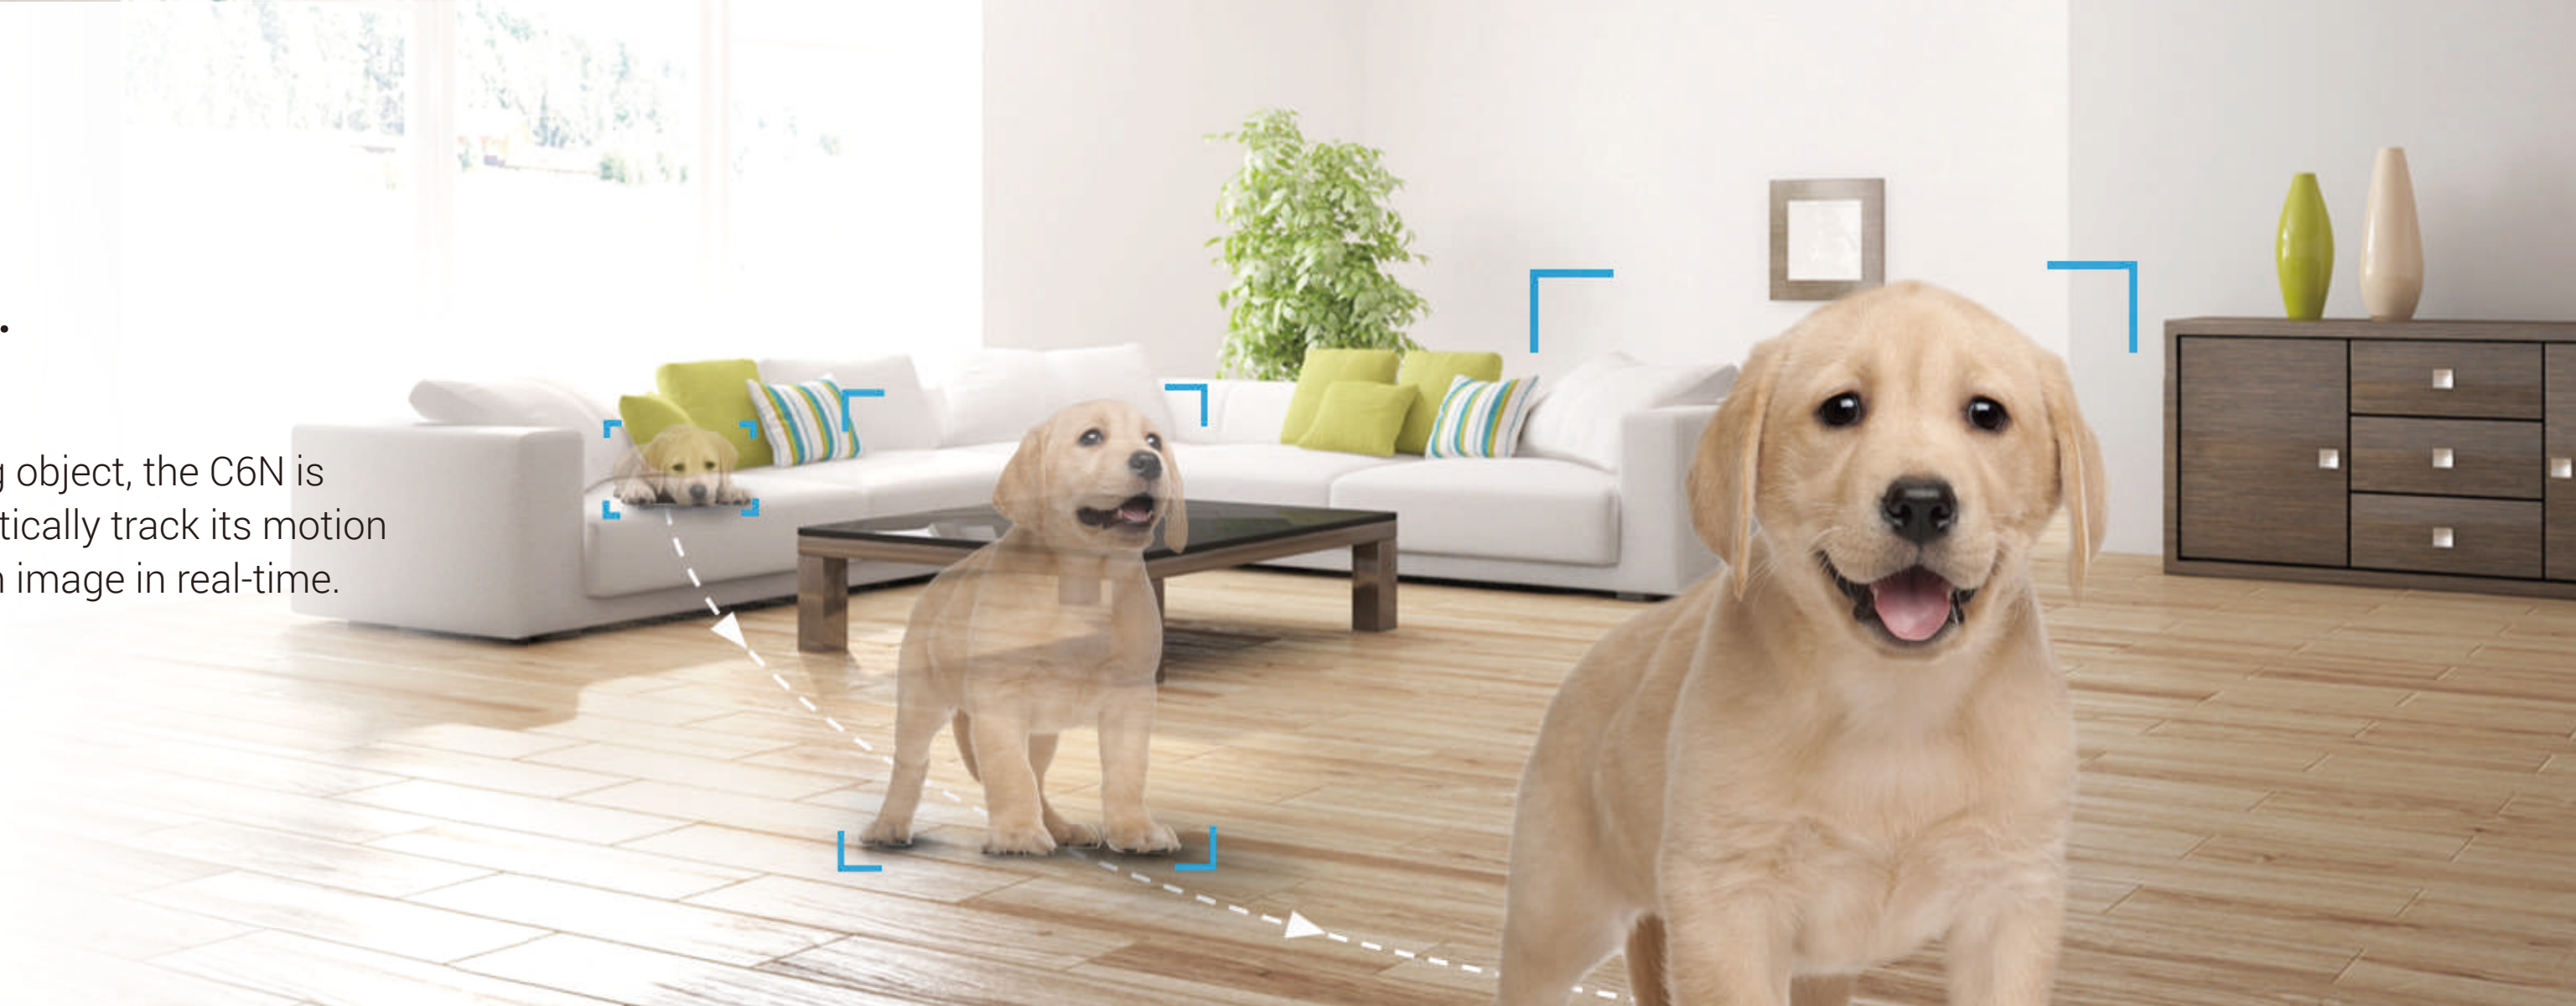

## Zero blind spots.

---

Keep tabs on every corner with just one C6N. Its expansive 360-degree field-of-view ensures full coverage, so you don't miss a thing.

- Vertical rotation 55°
- Horizontal rotation 340°

## Smart tracking.

---

When it detects a moving object, the C6N is smart enough to automatically track its motion while alerting you with an image in real-time.

## Communication anytime.

---

Talk to your loved ones and deter unwelcome strangers – all by using the C6N's two-way communication feature. Using the EZVIZ App on your mobile device, you can easily and conveniently enjoy communication wherever you might be.