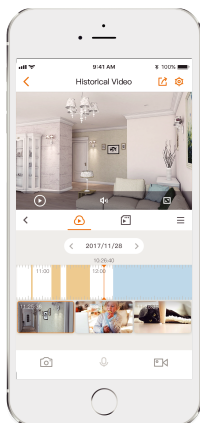

Imou

Cue 2E-D

1080P Wi-Fi Camera

With 1080P Full HD live monitoring and two-way audio, Cue 2E lets you stay in touch with your family. Human Detection quickly finds human targets in images and immediately sends a notification to your smartphone, allowing you to monitor what matters without receiving annoying false alerts.

1080P Full HD

See more than 720P

Human Detection

Quickly find human targets in you home

Built-in Siren

Scare stangers away from your home

Abnormal Sound Alarm

Sends alerts to your smartphone when it detects abnormal sound

Alarm Notification

Sends instant alerts to your mobile phone when an event is detected

24/7 Protection

Excellent night vision, feel safe even in complete darkness

Diversified Storage

Supports NVR, Cloud Storage or Micro SD card (up to 256GB)

Two-way Talk

Communicate with family and pets easily

Wi-Fi Connection

IEEE802.11b/g/n(2.4GHz)

Stay close with what you care

With Cloud service, you will have access to what you care as long as Internet is available. You can record daily or motion videos on Cloud and playback anytime anywhere.