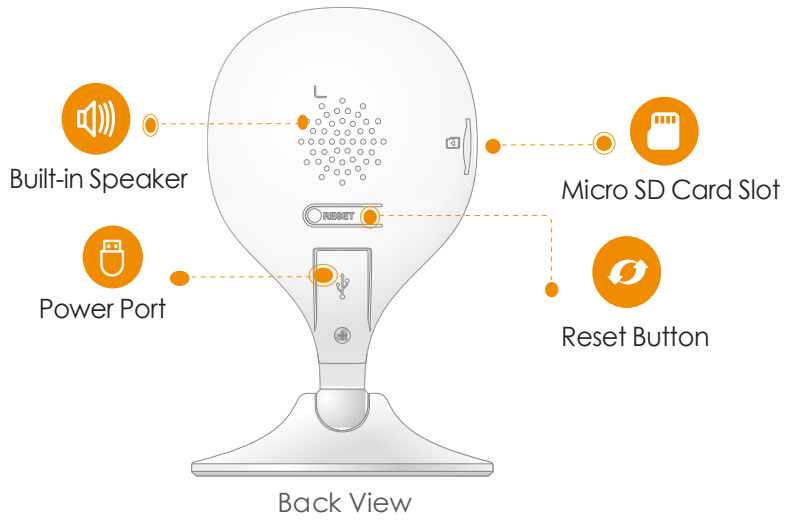

1080P Full HD

See more than 720P

Human Detection

Quickly find human targets in you home

Built-in Siren

Scare stangers away from your home

Abnormal Sound Alarm

Sends alerts to your smartphone when it detects abnormal sound

Two-way Talk

Communicate with family and pets easily

Wi-Fi Connection

IEEE802.11b/g/n(2.4GHz)

Stay close with what you care

With Cloud service, you will have access to what you care as long as Internet is available. You can record daily or motion videos on Cloud and playback anytime anywhere.

Specifications

Camera

1/2.9" 2 Megapixel Progressive CMOS
 2MP (1920 x 1080)
 Night Vision: 10m(33ft) Distance
 3.6mm Fixed Lens
 Field of View : 89° (H), 46° (V), 108° (D)

Video & Audio

Video Compression : H.264
 Up to 20fps Frame Rate
 16x Digital Zoom
 Two-way Audio

General

DC 5V1A Power Supply
 Power Consumption: <3.6W
 Working Environment: -10° C ~ +45° C, Less Than 95%RH
 Dimensions: 68 x 33 x 106.6mm (2.7 x 1.3 x 4.2 inch)
 Weight: 90.5g (0.20lb)
 CE, FCC

What's in the box