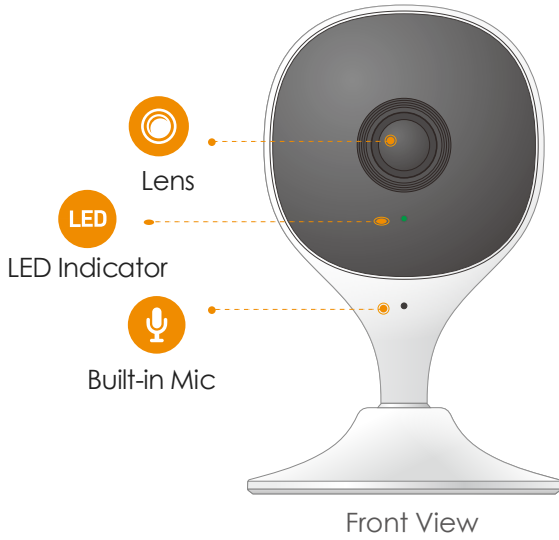

Imou

Cue 2E-D

1080P Wi-Fi Camera

With 1080P Full HD live monitoring and two-way audio, Cue 2E lets you stay in touch with your family. Human Detection quickly finds human targets in images and immediately sends a notification to your smartphone, allowing you to monitor what matters without receiving annoying false alerts.

1080P Full HD

See more than 720P

Human Detection

Quickly find human targets in you home

Built-in Siren

Scare stangers away from your home

Abnormal Sound Alarm

Sends alerts to your smartphone when it detects abnormal sound

Two-way Talk

Communicate with family and pets easily

Wi-Fi Connection

IEEE802.11b/g/n(2.4GHz)

Stay close with what you care

With Cloud service, you will have access to what you care as long as Internet is available. You can record daily or motion videos on Cloud and playback anytime anywhere.

Specifications

Camera

1/2.9" 2 Megapixel Progressive CMOS
 2MP (1920 x 1080)
 Night Vision: 10m(33ft) Distance
 3.6mm Fixed Lens
 Field of View : 89° (H), 46° (V), 108° (D)

Video & Audio

Video Compression : H.264
 Up to 20fps Frame Rate
 16x Digital Zoom
 Two-way Audio