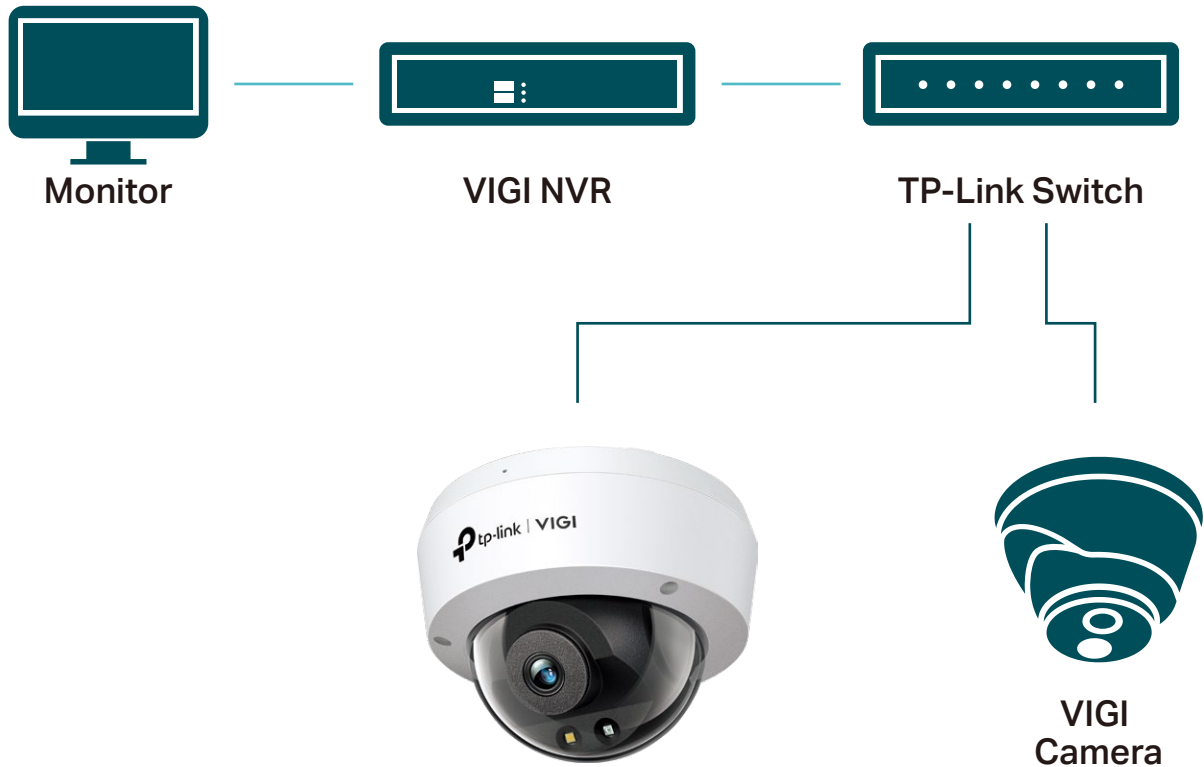

Region Exiting Detection

Region Entering Detection

Line-Crossing

Scene Change Detection

Loitering Detection

Camera Tampering

// SmartVid

Smart IR

Keeps objects from being under-rendered when far away or overexposed when close to camera at night.

120dB WDR

Enables crystal-clear images in high contrast scenes.

3D DNR

Removes abnormal pixelation to provide clearer video and eliminate distortion.

// VIGI Surveillance Solution

The VIGI professional surveillance system by TP-Link is dedicated to protecting the business that you've worked hard to build—whenever, wherever.

Outstanding functions, reliable quality guarantees, and simplified installation work together to ensure your business stays safe and sound.

// Flexible Installation

Easily route your camera's cable into a dropped ceiling or avoid drilling by slotting it through the camera's side outlet.

// Specifications

Camera					
Product Model		VIGI C250			
Image Sensor		1/2.7" Progressive Scan CMOS			
Shutter Speed		1/3 to 1/10000 s			
Slow Shutter		Yes			
Min. Illumination		0.005 Lux; 0 Lux with IR/white light			
Day & Night		IR Cut Filter			
Day/Night Switch		Day/Night/Auto/Schedule-Switch			
Lens					
Type		Fixed Focal Lens			
Focal Length		2.8 mm/4 mm			
Aperture		2.8 mm: F1.6 4 mm: F1.6			
FOV		2.8mm: Horizontal FOV: 109°, Vertical FOV: 57°, Diagonal FOV: 128° 4mm: Horizontal FOV: 90°, Vertical FOV: 48°, Diagonal FOV: 107°			
Lens Mount		M12*P 0.5			
DORI Distance	Lens	Detect	Observe	Recognize	Identify
	2.8 mm	64 m (209 ft)	27 m (87 ft)	13 m (42 ft)	6 m (21 ft)
	4 mm	80 m (262 ft)	33 m (109 ft)	16 m (52 ft)	8 m (26 ft)
Angle Adjustment (Manual)					
Range		Pan: 0° to 360°, Tilt: 0° to 85°			
Illuminator					
IR LED		Quantity: 1 Range: 30m Wavelength: 850nm			
White LED		Quantity: 1 Range: 30m			
Illuminator On/Off Control		Auto/Scheduled/Always on/Always off			
Video					
Max. Resolution		2880 X 1620			