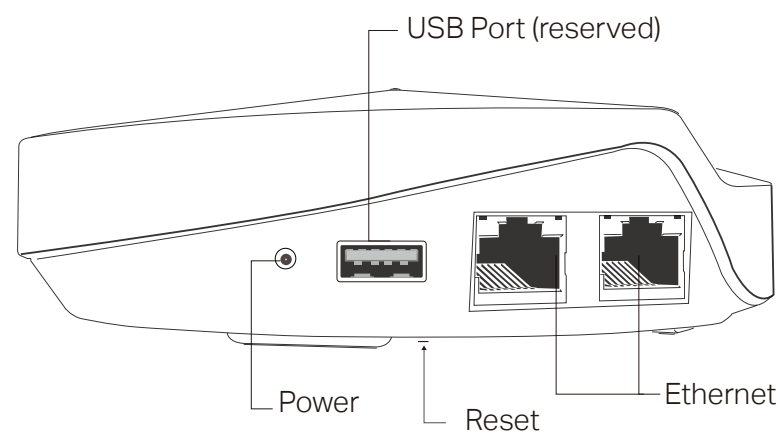

Smart Home Devices Support

Connect smart home devices without an additional hub and control from the Deco app

- **Smart Hub** - Connect Wi-Fi, ZigBee and Bluetooth devices to your network and let you manage them from the Deco App. Set Automation to set interactions between your smart devices

Specifications

Hardware

- Ports: 2 LAN/WAN Gigabit Ethernet Ports, 1 USB 2.0 Port (reserved), 1 Power Port
- Buttons: 1 Reset button on the underside
- Antenna Type: 8 internal antennas per Deco unit
- External Power Supply: 12 V/2 A
- Dimensions (Dia x H): 144 mm x 46 mm,