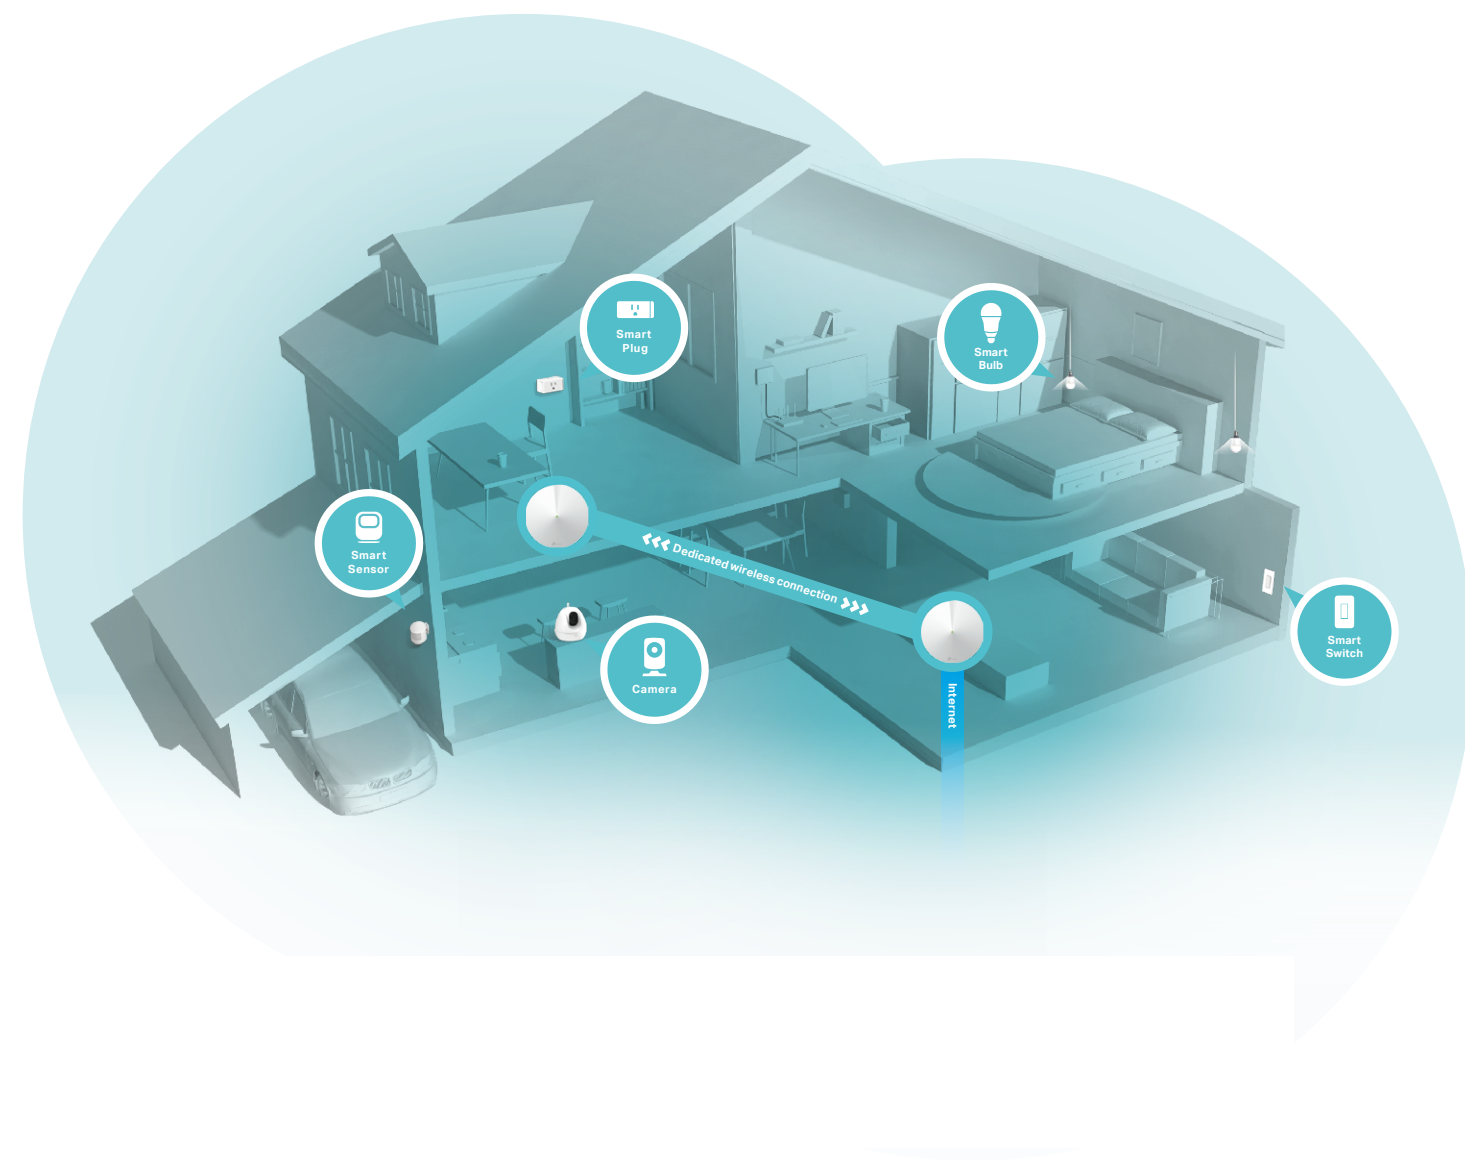

deco[™] | **Smart Home Mesh Wi-Fi System**
Whole Home Wi-Fi | Seamless Roaming | Parental Controls | Antivirus

AC2200 Smart Home Mesh Wi-Fi System

Seamless coverage
up to 4,500sq.ft.

Deco M9 Plus

Highlights

Fast. Smart. Everywhere.

Deco is the simplest way to guarantee a strong Wi-Fi signal in every corner of your home. Enjoy fast and secure tri-band Wi-Fi no matter how many devices you have. Deco M9 Plus is much more than just a Wi-Fi system, able to act as a hub for all your smart home devices. Simply works with a variety of Zigbee, Bluetooth, Wi-Fi devices.

Wi-Fi Dead-Zone Killer

Eliminate weak signal areas with whole home Wi-Fi. No more searching around for a stable connection.

Superior Tri-Band Speeds

Three separate Wi-Fi bands deliver super-fast, stable connections to devices in every room of your home. More bandwidth is freed up thanks to dedicated wireless links between Deco units. Say goodbye to lag with Deco M9 Plus AC2200 Smart Home Mesh Wi-Fi system.

TP-Link HomeCare™

HomeCare ensures every device on your network remains protected, with a threat database updated live by Trend Micro™. Powerful parental controls can limit online time and block inappropriate content according to unique profiles created for each family member.