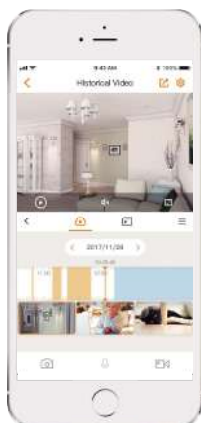

imou

Ranger 2

1080P H.265 Wi-Fi Pan & Tilt Camera

With 1080P Full HD live monitoring and 0~355° pan & -5~80° tilt features, Ranger 2 ensures every corner of your home completely covered. Human Detection quickly finds human targets in images and immediately sends a notification to you. Privacy Mode helps protect your personal privacy when you are home, and Smart Tracking function lets the camera follows moving objects when it detects motion.

-  **H.265 1080P Full HD**
See more than 720P
-  **Smart Tracking**
Automatically tracks moving objects
-  **Privacy Mode**
Hide the lens to protect your personal privacy
-  **Human Detection**
Quickly find human targets in you home
-  **Abnormal Sound Alarm**
Sends alerts to your smartphone when it detects abnormal sound
-  **Alarm Notification**
Sends instant alerts to your mobile phone when an event is detected
-  **Built-in Siren**
Scare strangers away from your home
-  **Diversified Storage**
Supports NVR, Cloud Storage or Micro SD card (up to 256GB)
-  **Two-way Talk**
Communicate with family and pets easily

Front View

Back View

Specifications

Camera

1/2.7" 2Megapixel Progressive CMOS
 2MP(1920 x 1080)
 Night Vision: 10m(33ft) Distance
 3.6mm Fixed Lens
 Field of View : 93° (H), 48° (V), 115° (D)
 355° Pan & -5~80° Tilt