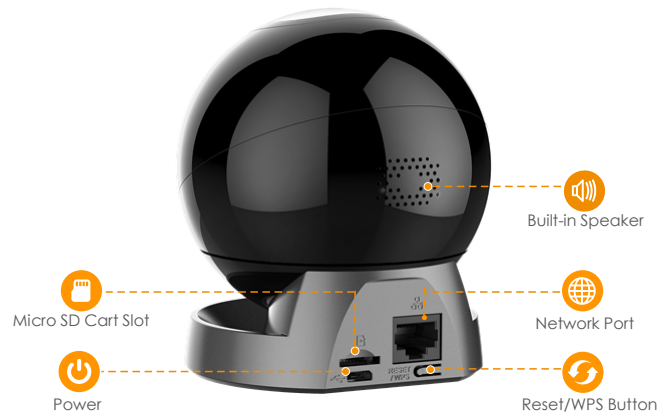

Imou

Ranger Pro

1080P H.265 Wi-Fi Pan & Tilt Camera

With 1080P Full HD live monitoring and 0~355° pan & 0~90° tilt features, Ranger Pro ensures every corner of your home completely covered. Privacy function helps protect your personal privacy when you are home, and Smart Tracking function lets the camera follow moving objects when it detects images changing.

Wi-Fi Connection

IEEE802.11b/g/n(2.4GHz)

Stay close with what you care

With Cloud service, you will have access to what you care as long as Internet is available. You can record daily or motion videos on Cloud and playback anytime anywhere.

Front View

Back View

Specifications

Camera

1/2.7" 2Megapixel Progressive CMOS
 2MP(1920 x 1080)
 Night Vision: 10m(33ft) Distance
 3.6mm Fixed Lens
 Field of View : 89° (H), 48° (V), 107° (D)
 355° Pan & 0~90° Tilt

Auxiliary Interface

Micro SD Card Slot (up to 128GB)
 Built-in Mic & Speaker
 WPS/Reset Button

General

DC 5V2A Power Supply
 Power Consumption:<7.5W
 Working Environment:-10° C~+45° C, Less Than 95%RH
 Dimensions: 90 × 90 × 108mm (3.5 × 3.5 × 4.3inch)
 Weight: 250g (0.55lb)
 CE, FCC, UL