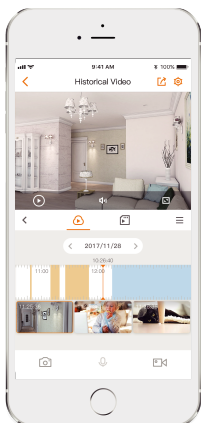

Wi-Fi Connection

IEEE802.11b/g/n(2.4GHz)

Stay close with what you care

With Cloud service, you will have access to what you care as long as Internet is available. You can record daily or motion videos on Cloud and playback anytime anywhere.