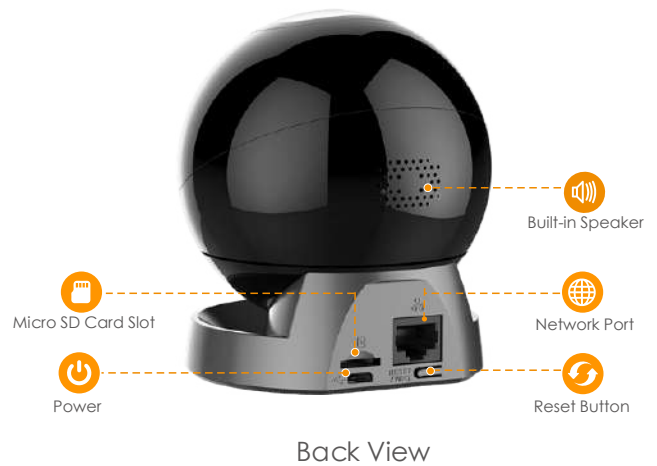

Imou

Rex

1080P H.265 Wi-Fi Pan & Tilt Camera

With 1080P Full HD live monitoring and pan & tilt feature, Rex ensures every corner of your home completely covered. Human Detection quickly finds human targets in the images and sends a notification to you. With built-in spotlight and siren, Rex actively keeps unwelcome visitors away from what you care about. Privacy Mode helps protect your personal privacy when you are home, and Smart Tracking function lets the camera follows moving objects when it detects motion.

Abnormal Sound Alarm

Sends alerts to your smartphone when it detects abnormal sound

Auto-tour

Survey the area 360° horizontally or tour between favorite points

Diversified Storage

Supports NVR, Cloud Storage or Micro SD card (up to 256GB)

Specifications

Camera

1/2.8" 2Megapixel Progressive CMOS
 2MP (1920 x 1080)
 Night Vision: 10m(33ft) Distance
 3.6mm Fixed Lens
 Field of View : 89° (H), 46° (V), 108° (D)
 355° Pan & 0~90° Tilt

Video & Audio

Auxiliary Interface

Micro SD Card Slot (up to 256GB)
 Built-in Mic & Speaker
 Reset Button

General

DC 5V1.5A Power Supply
 Power Consumption:<5.5W
 Working Environment:-10° C~+45° C, Less Than 95%RH
 Dimensions: 90 x 90 x 107.4mm (3.5 x 3.5 x 4.3inch)
 Weight: 256g (0.56lb)
 CE, FCC