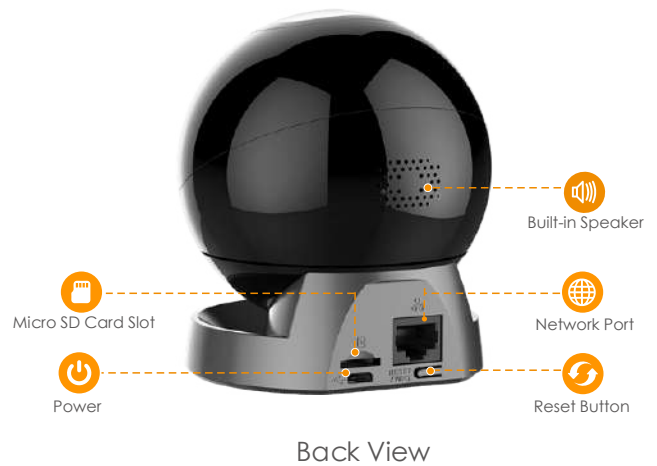

imou

Rex 4MP

4MP H.265 Wi-Fi Pan & Tilt Camera

With 4MP QHD live monitoring and pan & tilt feature, Rex 4MP ensures every corner of your home completely covered. Human Detection quickly finds human targets in the images and sends a notification to you. With built-in spotlight and siren, Rex 4MP actively keeps unwelcome visitors away from what you care about. Privacy Mode helps protect your personal privacy when you are home, and Smart Tracking function lets the camera follows moving objects when it detects motion.

Abnormal Sound Alarm

Sends alerts to your smartphone when it detects abnormal sound

Auto-tour

Survey the area 360° horizontally or tour between favorite points

Diversified Storage

Supports NVR, Cloud Storage or Micro SD card (up to 256GB)

Specifications

Camera

1/2.7" 4 Megapixel Progressive CMOS
 4MP (2560 x 1440)
 Night Vision: 10m(33ft) Distance
 3.6mm Fixed Lens
 Field of View : 92° (H), 48° (V), 109° (D)
 355° Pan & 0~90° Tilt

Video & Audio

Auxiliary Interface

Micro SD Card Slot (up to 256GB)
 Built-in Mic & Speaker
 Reset Button

General

DC 5V1.5A Power Supply
 Power Consumption:<5.5W
 Working Environment:-10° C~+45° C, Less Than 95%RH
 Dimensions: 90 x 90 x 107.4mm (3.5 x 3.5 x 4.3inch)
 Weight: 275g (0.60lb)
 CE, FCC