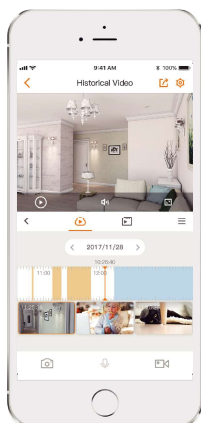

imou

Dome Pro

3MP H.265 Bullet Wi-Fi Camera

Dome Pro delivers 3MP live monitoring with a choice of 2.8mm/3.6mm lens option, it supports the latest H.265 compression which can save up to 50% bandwidth and storage. Human Detection allows you to monitor what matters without receiving annoying false alerts. With IP67 and IK10 certified, the camera can be used outdoors under different weather conditions.

-  **3MP 2K Full HD Video**
See more than 1080P
-  **Human Detection**
Quickly find human targets in you home
-  **Built-in Microphone**
High quality microphone picks up sounds clearly while monitoring
-  **H.265 Codec**
Save more high-quality video in less space
-  **IP67**
Weatherproof from dust and water
-  **Alarm Notification**
Sends instant motion-activated alerts to your mobile phone
-  **Diversified Storage**
Supports NVR, Cloud Storage or Micro SD card (up to 256GB)
-  **24/7 Protection**
Infrared night vision for clear-as-day clarity even in pitch dark
-  **Wi-Fi Connection**
IEEE802.11b/g/n(2.4GHz)

Camera

1/2.7" 3 Megapixel Progressive CMOS
3MP(2304*1296)
Night Vision: 30m(98ft) Distance
2.8mm/3.6mm Fixed Lens
Field of View: 2.8mm: 105° (H), 55° (V), 125° (D)
3.6mm: 90° (H), 45° (V), 107° (D)

Video & Audio