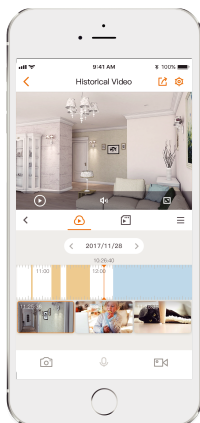

Bullet 2S

Model: IPC-F26FP/IPC-F26FN

1080P H.265 Bullet Wi-Fi Camera

Bullet 2S delivers 2MP live monitoring with a choice of 3.6mm@F1.2/6mm@F1.0 lens option. With big aperture lens and power image sensor, Bullet 2S supports full color night vision for clear-as day clarity even in pitch dark. With IP67 certified, the camera can be used outdoors under different weather conditions. With built-in spotlight and 110dB security siren, Bullet 2S actively keeps unwelcome visitors away from what you care about.

- 1080P Full HD Video**
 See more than 720P
- Human Detection**
 Quickly find human targets in you home
- Full Color Night Vision**
 F1.2/F1.0 big aperture lens guarantee clear-as day clarity even in pitch dark
- Active Deterrence**
 Scare away unwelcome visitors with built-in spotlight and 110dB security siren
- IP67**
 Weatherproof from dust and water
- Two-way Talk**
 Real-time communicate with people at the camera
- Diversified Storage**
 Supports NVR, Cloud Storage or Micro SD card (up to 256GB)
- Alarm Notification**
 Sends instant motion-activated alerts to your mobile phone
- Wi-Fi Connection**
 IEEE802.11b/g/n(2.4GHz)

Camera

1/2.8" 2 Megapixel Progressive CMOS
2MP (1920 x 1080)
Night Vision: 30m(98ft) Distance
3.6mm@F1.2/6mm@F1.0 Fixed Lens
Field of View: 3.6mm: 91° (H), 47° (V), 109° (D)
6mm: 57° (H), 31° (V), 65° (D)

Video & Audio

Video Compression : H.265/H.264
Up to 25/30 fps Frame Rate
16x Digital Zoom
Built-in Mic & Speaker, 110dB Siren
Built-in Spotlight

Notice Management

Motion Detection
Configurable Region
Human Detection