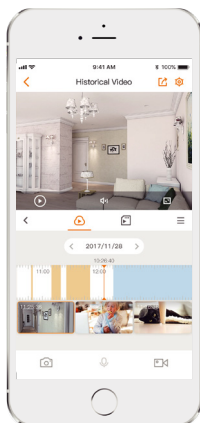

imou

Ranger RC 5MP

5MP H.265 Wi-Fi Pan & Tilt Camera

With 5MP/3K live monitoring and 0~355° pan & -10~70° tilt features, Ranger RC ensures every corner of your home completely covered. Human Detection quickly finds human targets in images and immediately sends a notification to you. Privacy Mode helps protect your personal privacy when you are home. Smart Tracking function lets the camera follow moving objects when it detects motion. With the touch button, the families can make a video call to the APP with the one-touch call function.

H.265 5MP/3K

See more than 1080P

Smart Tracking

Automatically tracks moving objects

Privacy Mode

Hide the lens to protect your personal privacy

Human Detection

Quickly find human targets in you home

Abnormal Sound Alarm

Sends alerts to your smartphone when it detects abnormal sound

Alarm Notification

Sends instant alerts to your mobile phone when an event is detected

One-touch Call

Make a video call to the APP remotely

Built-in Siren

Scare strangers away from your home

Diversified Storage

Supports NVR, Cloud Storage or Micro SD card (up to 256GB)

Stay close with what you care

With Cloud service, you will have access to what you care as long as Internet is available. You can record daily or motion videos on Cloud and playback anytime anywhere.