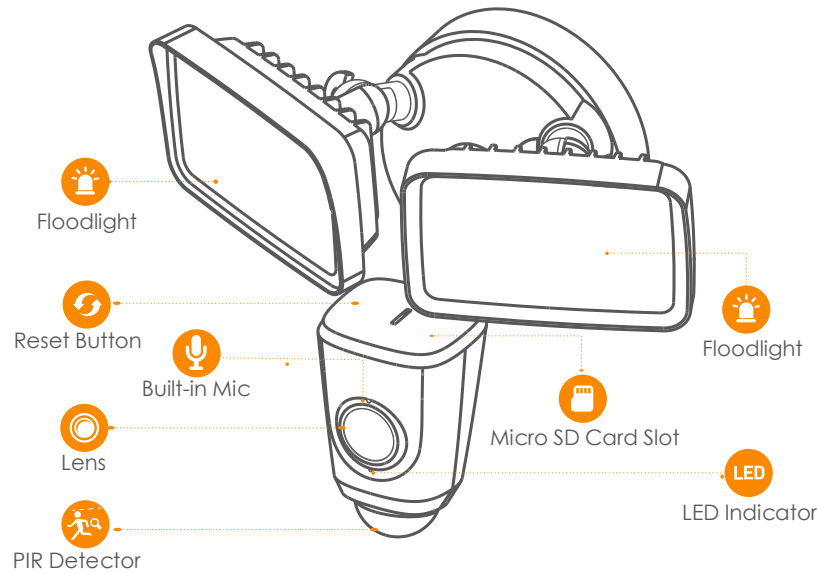

Specifications

Camera

1/2.7" 2 Megapixel Progressive CMOS
2MP(1920 x 1080)
Night Vision: 10m(33ft) Distance
2.8mm Fixed Lens
Field of View : 114° (H), 66° (V), 137° (D)

Video & Audio

Video Compression : H.265/H.264
Up to 25/30fps Frame Rate
16x Digital Zoom
Built-in Mic & Speaker, 110dB Siren
Built-in Floodlights

Notice Management

Motion Detection
Configurable Region

Auxiliary Interface

Micro SD Card Slot(up to 256GB)
Reset Button

Network

Wi-Fi:IEEE802.11b/g/n,100m Open Field
Internal Dual Antennas, 2 x 2 MIMO
CGI
imou App: iOS, Android

Floodlight

Brightness: 2000lm
Color Temperature: 3000K
3 Working Modes: Manual, PIR Motion Activation, Dusk to Dawn
PIR: Configurable area and distance
Up to 270° coverage, 10m(33ft) distance

General

Power Supply:AC100~240V
Power Consumption: <40W
Working Environment:-30° C~+50° C, Less Than 95%RH
IP65 Weatherproof
Dimensions: 237.2 × 317.3 × 171.8mm (9.3 x 12.5 x 6.8 inch)
Weight:1800g (3,97lb)

What's in the box

- 1x Floodlight Camera
- 1x Quick Start Guide
- 1x Hook
- 3x Wire Nut
- 1 xMounting Screw
- 4x Bracket Screws
- 1x Screw Package
- 1x Mounting Plate