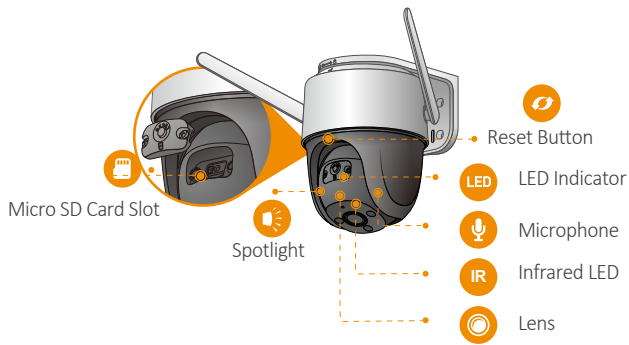

Full  Color

Cruiser 4MP

Model: IPC-S42FP/IPC-S42FN

4MP H.265 Cruiser Wi-Fi Camera

Cruiser 4MP delivers 4MP live monitoring with a choice of 3.6mm/6mm lens option, With 4MP QHD live monitoring and 0~355° pan & 0~90° tilt features, Cruiser ensures every corner of your home completely covered. It supports four night vision modes for clear-as day clarity even in pitch dark. With IP66 certified, the camera can be used outdoors under different weather conditions. With built-in spotlight and 110dB security siren, Cruiser actively keeps unwelcome visitors away from what you care about.

Scare away unwelcome visitors with built-in spotlight and 110dB security siren

IP66

Weatherproof from dust and water

Two-way Talk

Real-time communicate with people at the camera

Diversified Storage

Supports NVR, Cloud Storage or Micro SD card (up to 256GB)

Alarm Notification

Sends instant motion-activated alerts to your mobile phone

Wi-Fi Connection

IEEE802.11b/g/n(2.4GHz)

Smart Tracking

Automatically tracks moving objects

Stay close with what you care

With Cloud service, you will have access to what you care as long as Internet is available. You can record daily or motion videos on Cloud and playback anytime anywhere.

Specifications

Camera

1/2.7" 4 Megapixel Progressive CMOS
 4MP(2560x 1440)
 Night Vision: 30m(98ft) Distance
 3.6mm/6mm Fixed Lens
 Field of View: 3.6mm: 88° (H), 46° (V), 107° (D)
 6mm: 54° (H), 30° (V), 64° (D)
 355° Pan & 0~90° Tilt