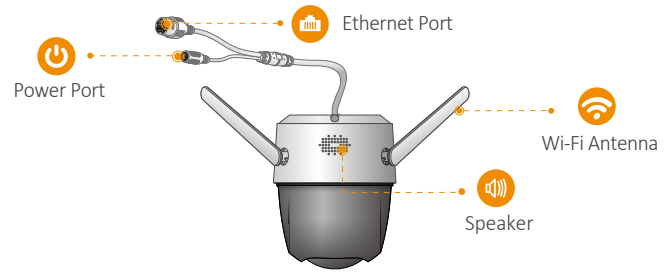

Scare away unwelcome visitors with built-in spotlight and 110dB security siren

IP66

Weatherproof from dust and water

Two-way Talk

Real-time communicate with people at the camera

Diversified Storage

Supports NVR, Cloud Storage or Micro SD card (up to 256GB)

Alarm Notification

Sends instant motion-activated alerts to your mobile phone

Wi-Fi Connection

IEEE802.11b/g/n(2.4GHz)

Smart Tracking

Automatically tracks moving objects

Stay close with what you care

With Cloud service, you will have access to what you care as long as Internet is available. You can record daily or motion videos on Cloud and playback anytime anywhere.