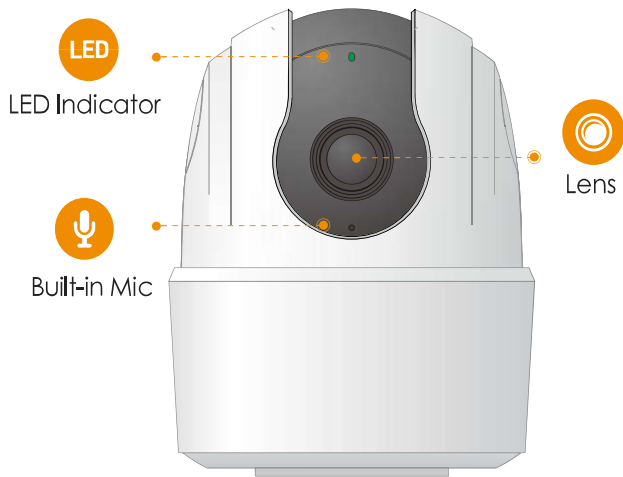

imou

Ranger 2C

1080P H.265 Wi-Fi Pan & Tilt Camera

With 1080P Full HD live monitoring and 0~355° pan & -5~80° tilt features, Ranger 2C ensures every corner of your home completely covered. Human Detection quickly finds human targets in images and immediately sends a notification to you. Privacy Mode helps protect your personal privacy when you are home, and Smart Tracking function lets the camera follows moving objects when it detects motion.

-
-  **H.265 1080P Full HD**
See more than 720P
 -  **Smart Tracking**
Automatically tracks moving objects
 -  **Privacy Mode**
Hide the lens to protect your personal privacy
 -  **Human Detection**
Quickly find human targets in you home
 -  **Abnormal Sound Alarm**
Sends alerts to your smartphone when it detects abnormal sound
 -  **Alarm Notification**
Sends instant alerts to your mobile phone when an event is detected
 -  **Built-in Siren**
Scare strangers away from your home
 -  **Diversified Storage**
Supports NVR, Cloud Storage or Micro SD card (up to 256GB)
 -  **Two-way Talk**
Communicate with family and pets easily

Front View

Back View

Specifications

Camera

1/2.8" 2Megapixel Progressive CMOS
 2MP(1920 x 1080)
 Night Vision: 10m(33ft) Distance
 3.6mm Fixed Lens
 Field of View : 93° (H), 48° (V), 118° (D)
 355° Pan & -5~80° Tilt

Wi-Fi:IEEE802.11b/g/n,50m Open Field
 Imou App: iOS, Android
 onvif

Auxiliary Interface

Micro SD Card Slot (up to 256GB)
 Built-in Mic & Speaker
 Reset Button

General

DC 5V1A Power Supply
 Power Consumption:< 3.5W
 Working Environment:-10° C~+45° C, Less Than 95%RH
 Dimensions: 106.1 × 77.4× 77.4mm (4.17× 3.04 × 3.04 inch)
 Weight: 219g (0.48lb)
 CE, FCC