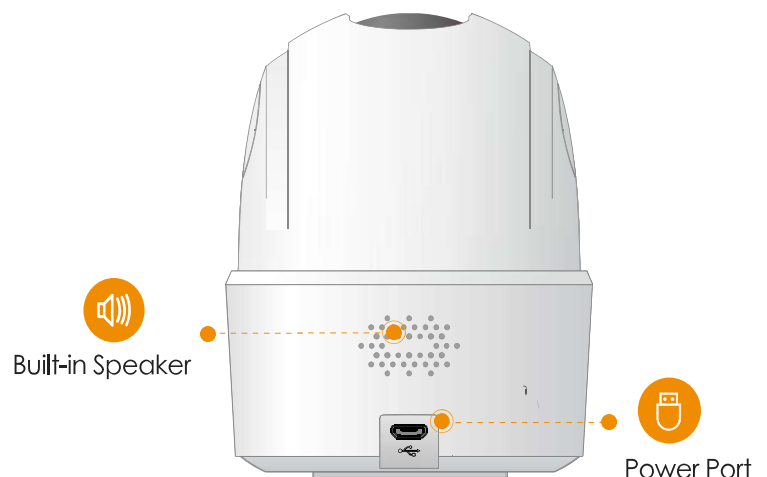

imou

Ranger 2C

1080P H.265 Wi-Fi Pan & Tilt Camera

With 1080P Full HD live monitoring and 0~355° pan & -5~80° tilt features, Ranger 2C ensures every corner of your home completely covered. Human Detection quickly finds human targets in images and immediately sends a notification to you. Privacy Mode helps protect your personal privacy when you are home, and Smart Tracking function lets the camera follows moving objects when it detects motion.

-
-  **H.265 1080P Full HD**
See more than 720P
 -  **Smart Tracking**
Automatically tracks moving objects
 -  **Privacy Mode**
Hide the lens to protect your personal privacy
 -  **Human Detection**
Quickly find human targets in you home
 -  **Abnormal Sound Alarm**
Sends alerts to your smartphone when it detects abnormal sound
 -  **Alarm Notification**
Sends instant alerts to your mobile phone when an event is detected
 -  **Built-in Siren**
Scare strangers away from your home
 -  **Diversified Storage**
Supports NVR, Cloud Storage or Micro SD card (up to 256GB)
 -  **Two-way Talk**
Communicate with family and pets easily

Front View

Back View

Specifications

Camera

1/2.8" 2Megapixel Progressive CMOS
 2MP(1920 x 1080)
 Night Vision: 10m(33ft) Distance
 3.6mm Fixed Lens
 Field of View : 93° (H), 48° (V), 118° (D)
 355° Pan & -5~80° Tilt

Wi-Fi:IEEE802.11b/g/n,50m Open Field
 Imou App: iOS, Android
 onvif

Auxiliary Interface

Micro SD Card Slot (up to 256GB)
 Built-in Mic & Speaker
 Reset Button

General

DC 5V1A Power Supply
 Power Consumption:< 3.5W
 Working Environment:-10° C~+45° C, Less Than 95%RH
 Dimensions: 106.1 × 77.4× 77.4mm (4.17× 3.04 × 3.04 inch)
 Weight: 219g (0.48lb)
 CE, FCC