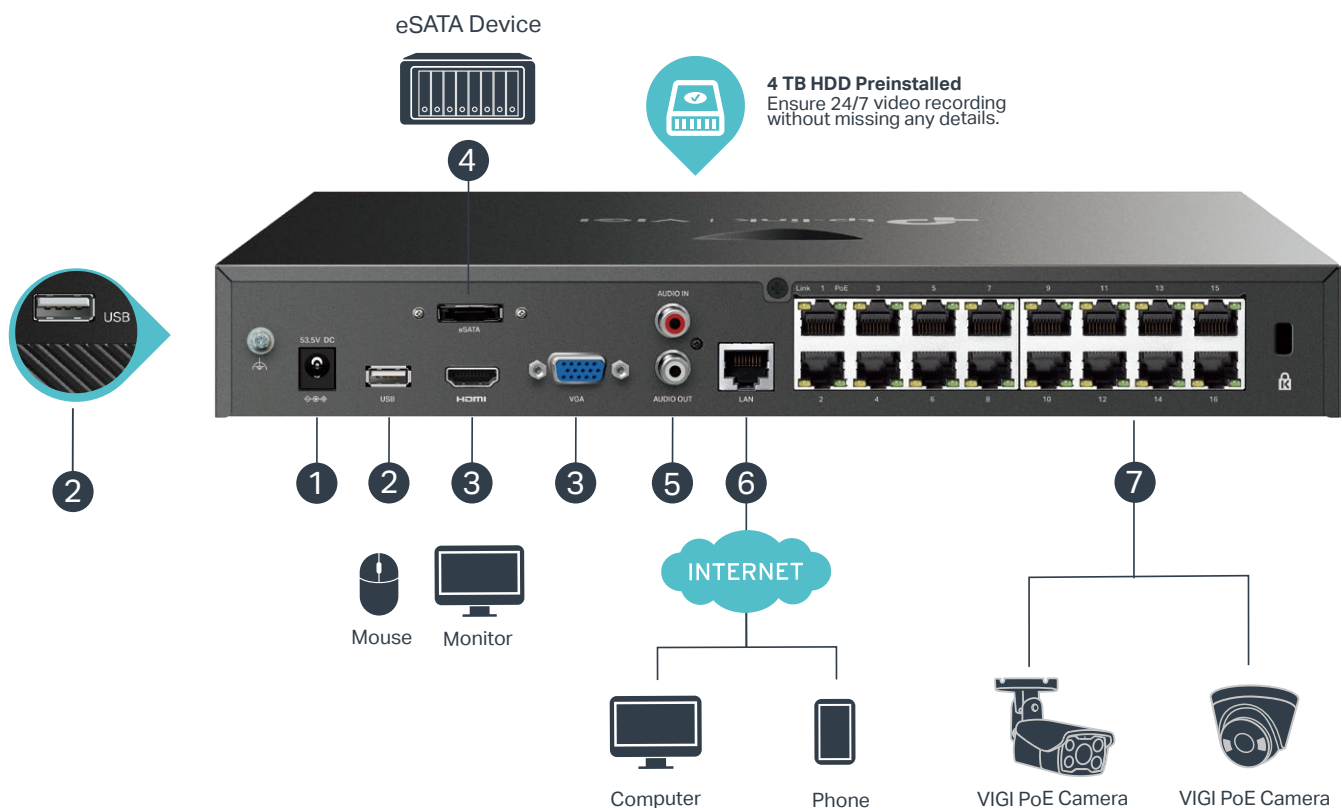

16 Channel PoE+ Network Video Recorder

MODEL: VIGI NVR2016H-16P

H.265+

16 PoE+ Ports | **90W** PoE Budget

2 SATA Interfaces
Up to 10 TB for Each HDD

Remote Management
Dedicated VIGI app

Smart Detection
Configuration for Better Monitoring*

Highlight

16-Channel Live View

Ensure a real-time display of every monitored area on one screen and take everything under your control.

16× PoE+ Ports for Simple Deployment

Easily connect and power your PoE camera with one RJ45 cable transmitting both data and power. No power adapter needed.

4K Video Output

Show more details with up to 8MP resolution for one channel and 16MP decoding capacity in total for all channels

Easy Management

Seamlessly manage the NVR and connected cameras via the web UI, NVR UI, VIGI app, and VIGI Security Manager. Customize the management systems to suit your specific needs.

Network Topology

1. Power Supply
2. Two USB Ports for Mouse, Keyboard, or Mobile Hard Disk Connection[†]
3. HDMI and VGA Ports for Video Output
4. eSATA interface for eSATA device
5. AUDIO IN and AUDIO OUT for Two-Way Audio
6. LAN Port for Ethernet Connection
7. PoE ports for PoE cameras