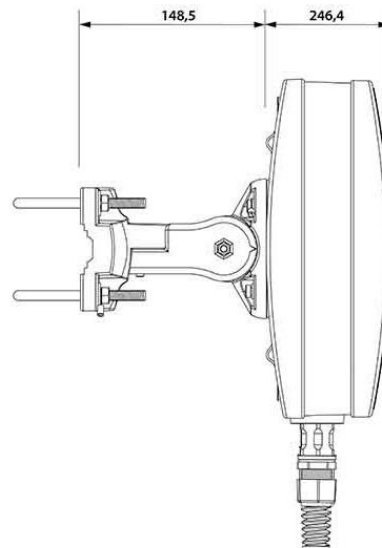

**MECHANICAL SPECIFICATION**

MATERIALS	ABS, aluminum, PTFE, Fiberglass
INGRESS PROTECTION	IP67
DIMENSIONS	272 x 276 x 96 mm 10.71 x 10.87 x 3.78 inch
WEIGHT	1.8 kg 3.97 lbs
OPERATING TEMPERATURE	From -40°C to 75°C From -40°F to 167°F

## DIMENSIONS