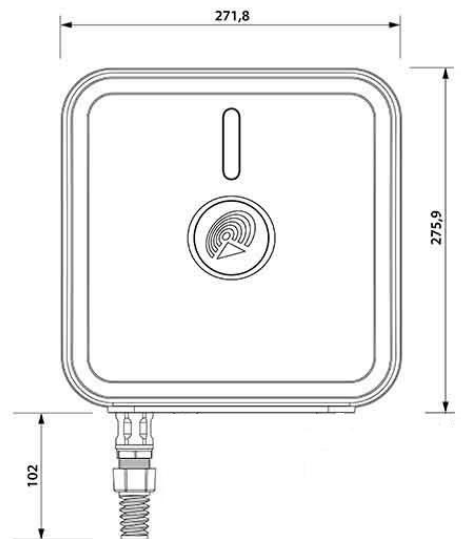

**MECHANICAL SPECIFICATION**

MATERIALS	ABS, aluminum, PTFE, Fiberglass
INGRESS PROTECTION	IP67
DIMENSIONS	272 x 276 x 96 mm 10.71 x 10.87 x 3.78 inch
WEIGHT	1.8 kg 3.97 lbs
OPERATING TEMPERATURE	From -40°C to 75°C From -40°F to 167°F

## DIMENSIONS