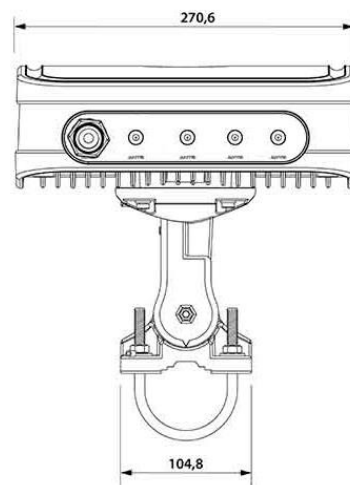

**MECHANICAL SPECIFICATION**

MATERIALS	ABS, aluminum, PTFE, Fiberglass
INGRESS PROTECTION	IP67
DIMENSIONS	272 x 276 x 96 mm 10.71 x 10.87 x 3.78 inch
WEIGHT	1.8 kg 3.97 lbs
OPERATING TEMPERATURE	From -40°C to 75°C From -40°F to 167°F

## DIMENSIONS