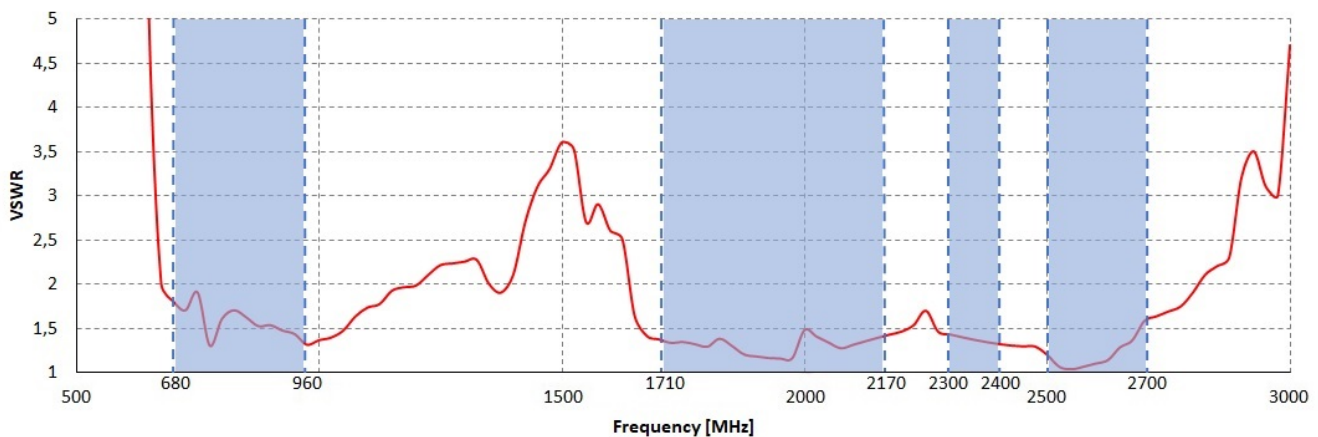

LTE SPECIFICATION

FREQUENCY	0.694-0.96 GHz 1.7 - 2.2 GHz 2.2 - 2.7 GHz
Supported LTE bands	1, 2, 3, 4, 5, 6, 7, 8, 9, 10, 12, 13, 14, 15, 16, 17, 18, 19, 20, 23, 25, 26, 27, 28, 29, 30, 33, 34, 35, 36, 37, 38, 39, 40, 41, 44, 53, 65, 66, 67, 68, 69, 70, 71, 85
GAIN	0.694 - 0.96 GHz : 4 dBi 1.7 - 2.2 GHz : 5 dBi 2.2 - 2.7 GHz : 6 dBi
VSWR	<1.30, max <1.80
BEAMWIDTH	90°/90° ±30°
POLARIZATION	4x Vertical
IMPEDANCE	50 Ω

MECHANICAL SPECIFICATION

MATERIALS	ABS, aluminum, Fiberglass, galvanized steel
INGRESS PROTECTION	IP67
DIMENSIONS	272 x 276 x 96 mm 10.71 x 10.87 x 3.78 inch
WEIGHT	1.88 kg 4.15 lbs
OPERATING TEMPERATURE	From -40°C to 75°C From -40°F to 167°F

VSWR