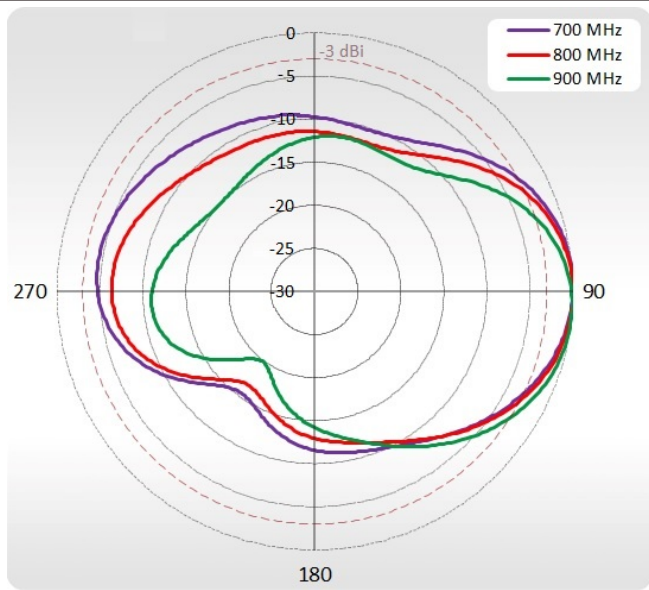

## LTE SPECIFICATION

FREQUENCY	0.694-0.96 GHz 1.7 - 2.2 GHz 2.2 - 2.7 GHz
Supported LTE bands	1, 2, 3, 4, 5, 6, 7, 8, 9, 10, 12, 13, 14, 15, 16, 17, 18, 19, 20, 23, 25, 26, 27, 28, 29, 30, 33, 34, 35, 36, 37, 38, 39, 40, 41, 44, 53, 65, 66, 67, 68, 69, 70, 71, 85
GAIN	0.694 - 0.96 GHz : 4 dBi 1.7 - 2.2 GHz : 5 dBi 2.2 - 2.7 GHz : 6 dBi
VSWR	<1.30, max <1.80
BEAMWIDTH	90°/90° ±30°
POLARIZATION	4x Vertical
IMPEDANCE	50 Ω

## MECHANICAL SPECIFICATION

MATERIALS	ABS, aluminum, Fiberglass, galvanized steel
INGRESS PROTECTION	IP67
DIMENSIONS	272 x 276 x 96 mm 10.71 x 10.87 x 3.78 inch
WEIGHT	1.88 kg 4.15 lbs
OPERATING TEMPERATURE	From -40°C to 75°C From -40°F to 167°F

## VSWR

## 700-900 MHz Azimuth