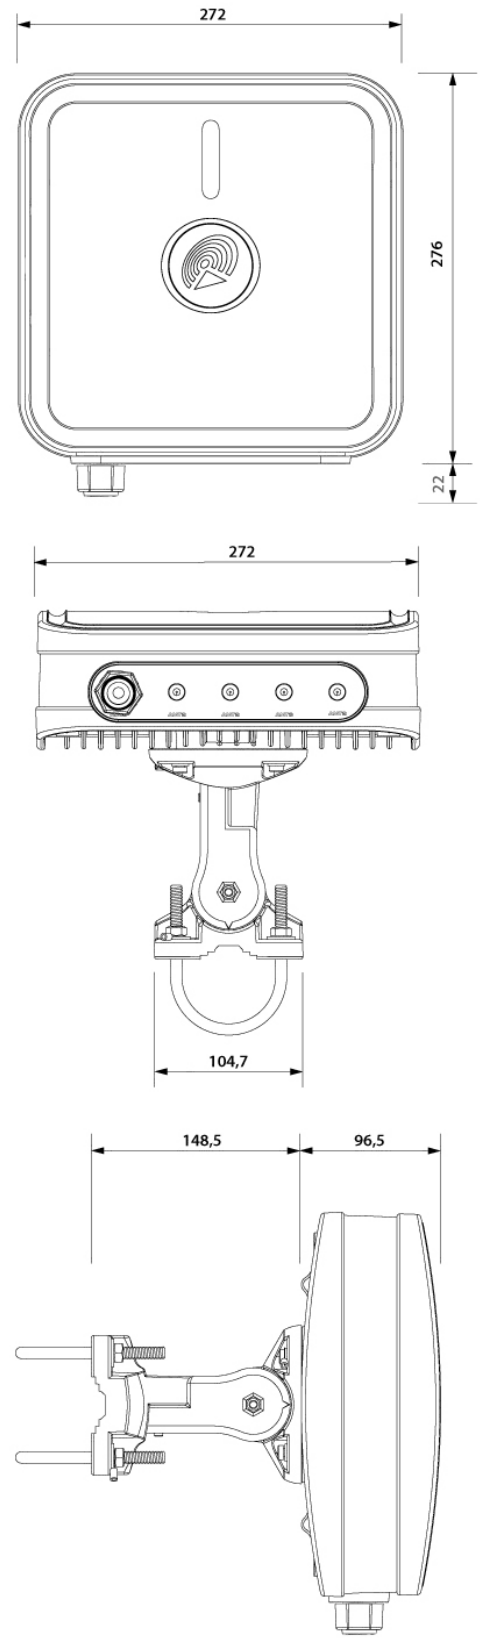

## MECHANICAL SPECIFICATION

MATERIALS	ABS, aluminum, Fiberglass, galvanized steel
INGRESS PROTECTION	IP67
DIMENSIONS	272 x 276 x 96 mm 10.71 x 10.87 x 3.78 inch
WEIGHT	1.88 kg 4.15 lbs
OPERATING TEMPERATURE	From -40°C to 75°C From -40°F to 167°F

## 2300-2700 MHz Azimuth

## DIMENSIONS