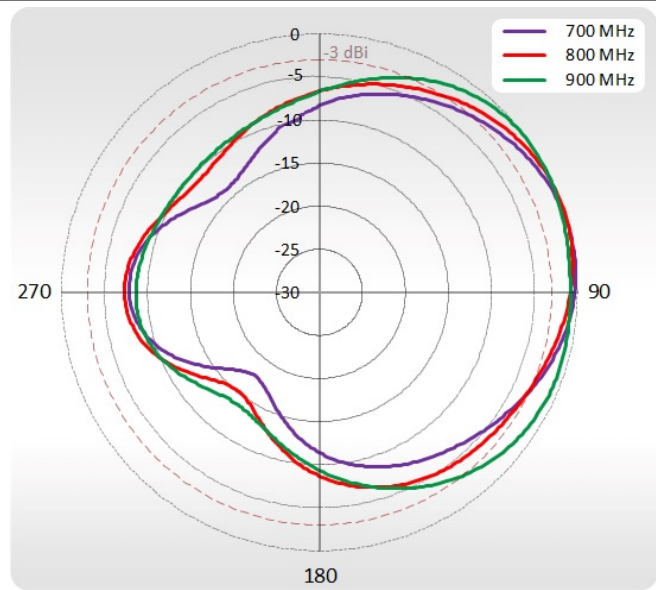

700-900 MHz Elevation