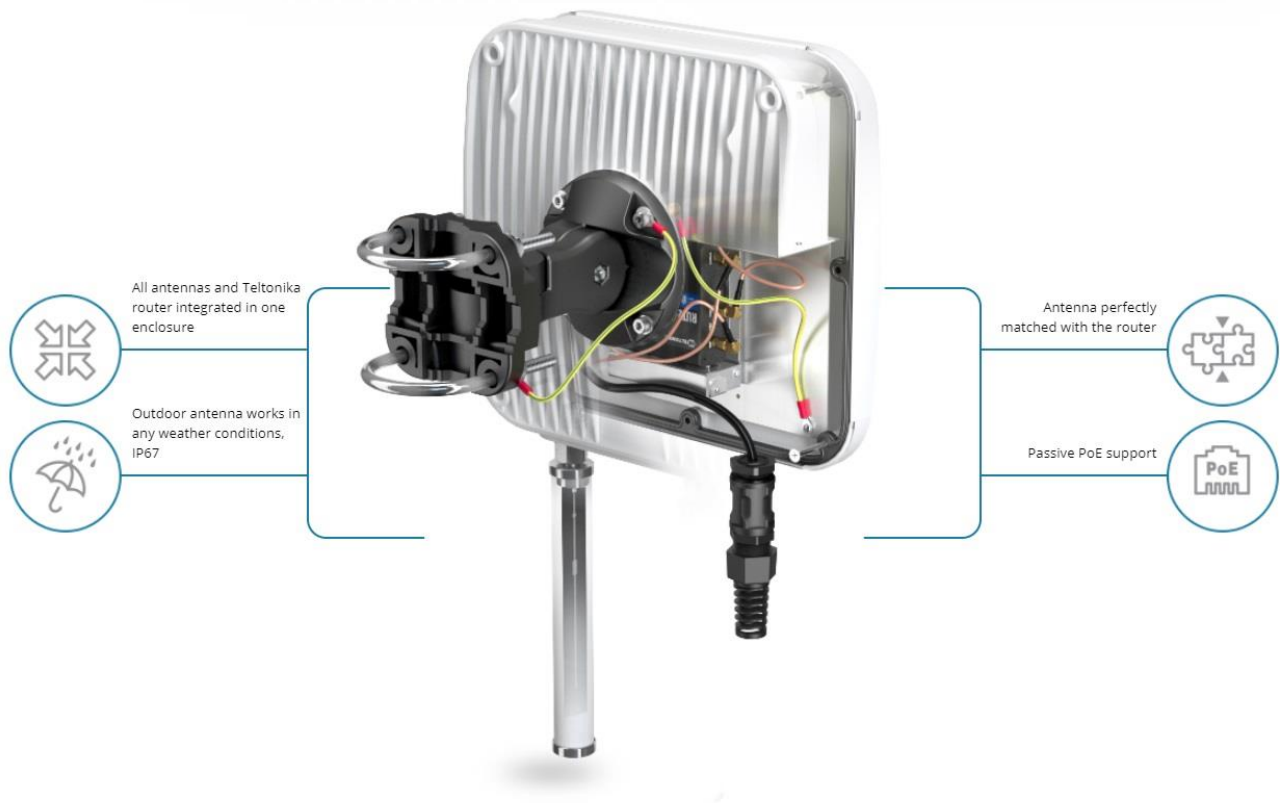

QuMax for RUT240/230

INTEGRATED OUTDOOR MULTI BAND HIGH POWER LTE DIRECTIONAL ANTENNA + OUTDOOR WI-FI OMNI ANTENNA + PLACE TO INSTALL TELTONIKA RUT240 OR 230 (ALL-IN-ONE)

QuMAX offers the most powerful directional LTE antenna of all QuWireless antennas. It is dedicated to connections with long distance to base station. It is designed to have Teltonika RUT240 or RUT230 router installed inside IP67 enclosure. It is the first choice for fixed installations in industrial environment. It has embedded also outdoor Wi-Fi omni antennas.

NOTE: For RUT230 one LTE antenna is unplugged.

OUTDOOR

Use Teltonika router wherever you want

ANTENNA

Maximize your signal with QuWireless antennas

SOLUTION

Plug Teltonika router and you are good to go

LTE SPECIFICATION

MATERIALS	ABS, aluminum, PTFE, Fiberglass
INGRESS PROTECTION	IP67
DIMENSIONS	272 x 276 x 96 mm 10.71 x 10.87 x 3.78 inch
WEIGHT	1.8 kg 3.97 lbs
OPERATING TEMPERATURE	From -40°C to 75°C From -40°F to 167°F

DEVICE SPECIFICATION

Small and reliable cellular router with 3G & WiFi. Equipped with Ethernet and I/O. RUT230 is perfect for challenging applications within energy, industry, smart city and IoT sectors.