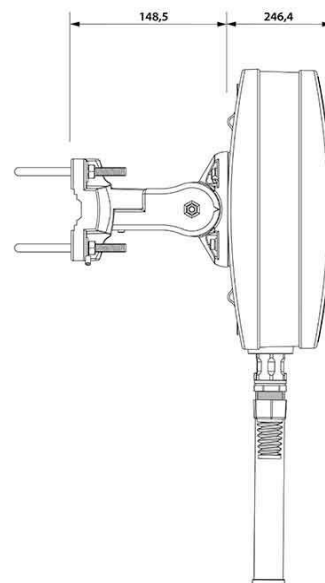

DIMENSIONS

HEADQUARTER:

Wireless Instruments sp. z o.o.

ul. Kościuszki 27

52-116 Iwiny

POLAND

sales@quwireless.com

tel 1. +48 601 366 369

tel 2. +48 577 667 761

www.quwireless.com