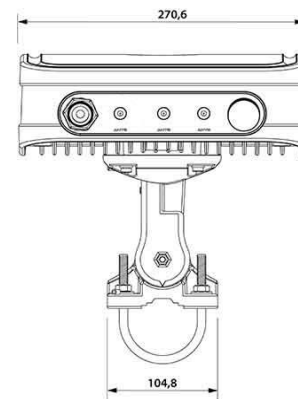

DIMENSIONS

HEADQUARTER:

Wireless Instruments sp. z o.o.

ul. Kościuszki 27

52-116 Iwiny

POLAND

sales@quwireless.com

tel 1. +48 601 366 369

tel 2. +48 577 667 761

www.quwireless.com