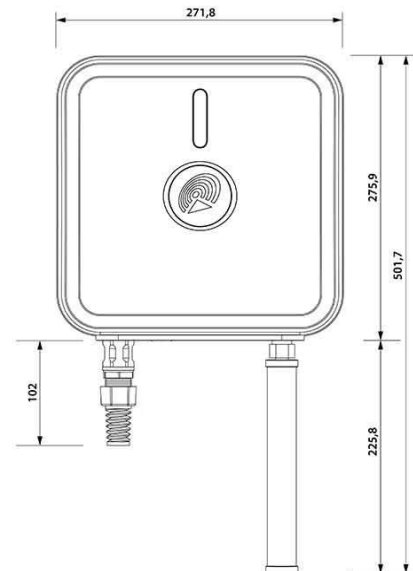

MATERIALS	ABS, aluminum, PTFE, Fiberglass
INGRESS PROTECTION	IP67
DIMENSIONS	272 x 276 x 96 mm 10.71 x 10.87 x 3.78 inch
WEIGHT	1.8 kg 3.97 lbs
OPERATING TEMPERATURE	From -40°C to 75°C From -40°F to 167°F

[RUT240 Datasheet](#)

[RUT240 User Manual](#)

[RUT240 Quick Start Guide](#)

DIMENSIONS

HEADQUARTER:

Wireless Instruments sp. z o.o.

ul. Kościuszki 27

52-116 Iwiny