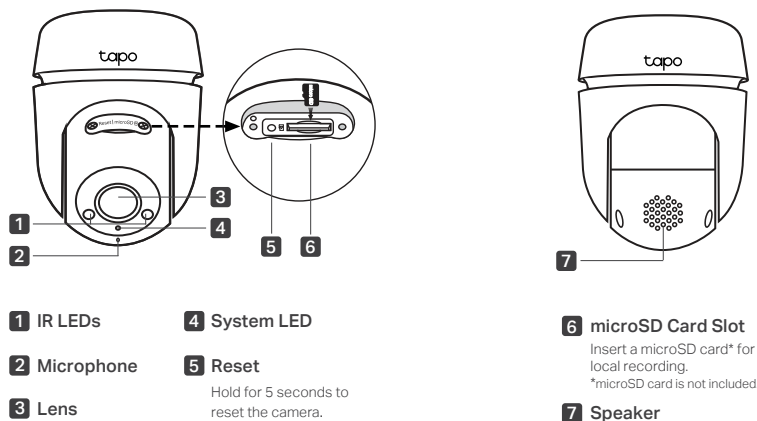

Ensure your safety by providing a clear visual distance of up to 98 ft even in total darkness.

Multiple Installation Options

Use the mounting screws, template and loops[‡] to install on any wall, ceiling or pole for the perfect view—whatever you want.

Physical Privacy Mode

Maintains your privacy with the lens physically blocked by the housing.

// Specifications

Camera

- Image Sensor: 1/3"
- Resolution: 1080 Full HD (1920× 1080 px)
- Night Vision: 850 nm IR LED up to 98 ft/30m
- Lens: F/NO: 2.0±10%; Focal Length: 3.89mm±5%
- View Range: 360° horizontal and 130° vertical

Audio

- Audio Communication: 2-way audio
- Audio Input & Output: Built-in microphone and speaker

Video

- Video Compression: H.264
- Frame Rate: 15fps
- Video Streaming: 1080p

Activity Notifications

- Input Trigger:
Motion detection, Person detection
- Output Notification: Notification,
Snapshot(Tapo care),Clips(Tapo care).

// Specifications

Hardware

- Button: RESET button
- Indicator LED: System LED
- Adapter Input: 100-240V, 50/60Hz
- Adapter Output: 12.0V/1.0A
- External Storage: microSD card slot (Supports up to 512 GB)
- Dimensions (W x D x H): 4.9 x 4.8 x 3.5 in. (123.8 x 123 x 90 mm)