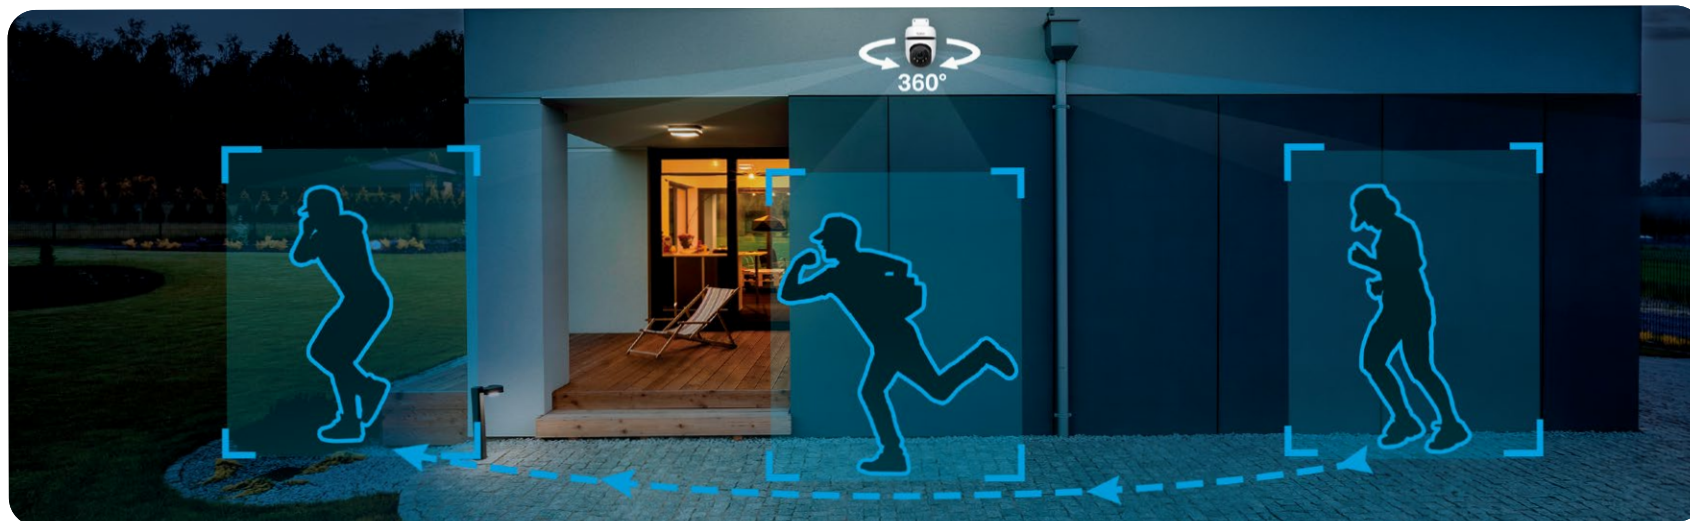

Outdoor Pan/Tilt Security Wi-Fi Camera

Model: Tapo C510W

Smart. Secure. Easy.

 2K Resolution Live View

 360° Visual Coverage

 Smart Person Detection

 Local microSD Storage

// Highlights

2K Resolution, Full-Color Night Vision

Enhances your security by revealing highly-detailed images and vivid colors. Receive full-color live view even in total darkness with built-in spotlights.

360° Visual Coverage and Motion Tracking

Provides panoramic views and enables you to keep an eye on more vital areas. Tapo C510W will also track and follow a subject smartly to keep it within the camera's field of view.

// Highlights

Person Detection and Notification

// Features

IP65 Weatherproof

Helps Tapo C510W perform well even in harsh environments with rain and dust.

Sound and Light Alarm

Triggers built-in/prerecorded sounds and light as an alarm to frighten away unwanted visitors.