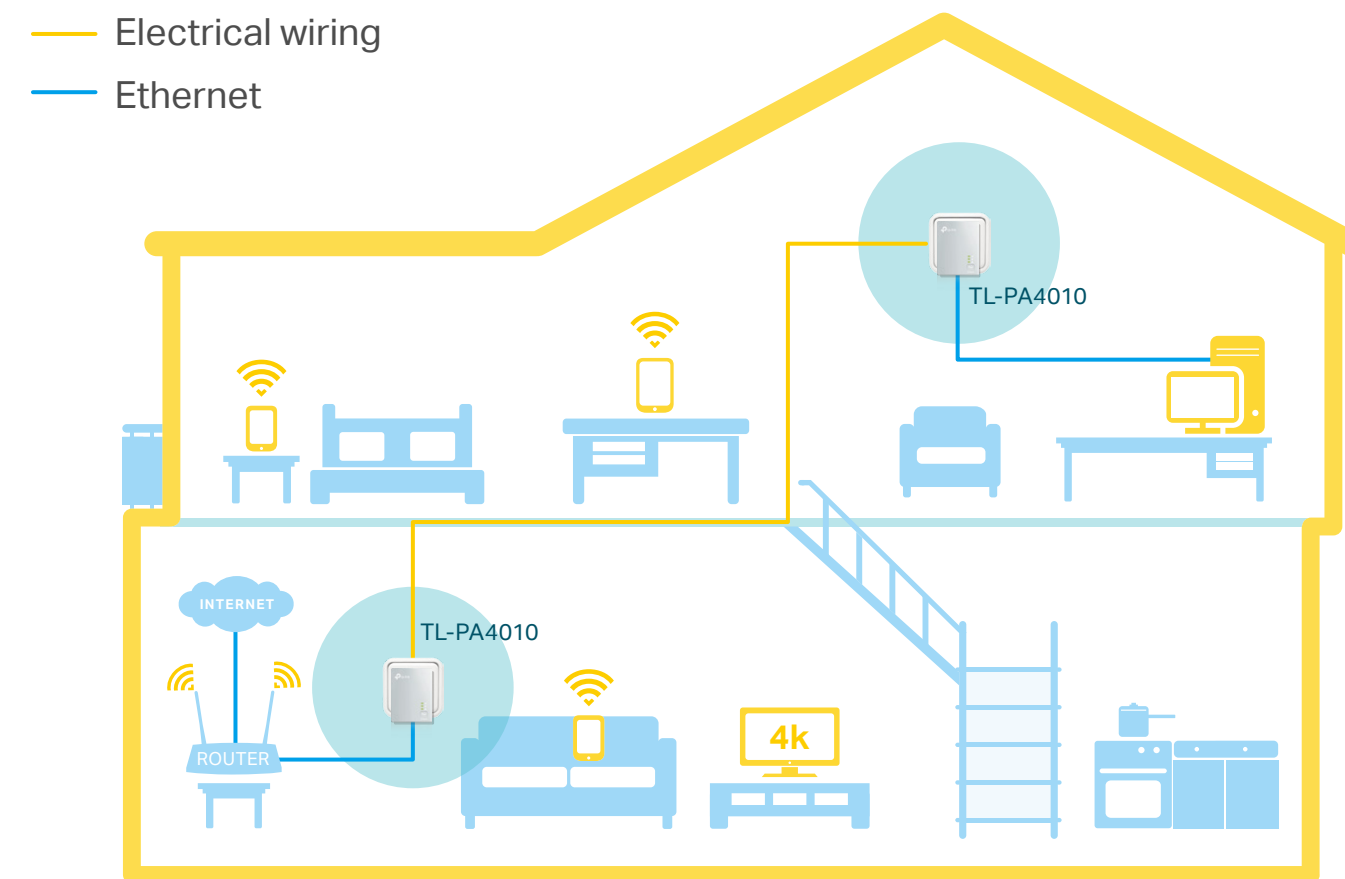

The HomePlug AV2 standard creates high-speed data transfer rates of up to 600Mbps to support all your online activities.

One-Button Security

Simply push the Pair button on the adapters, and quickly set up a hassle-free powerline network.

Highlights

Plug, Pair and Play!

Powerline adapters and extenders must be deployed in a set of two or more.

Internet from Any Outlet

The AV600 Powerline Starter Kit brings internet to any area with a power outlet using your home's electrical wiring.

Features

Speed

- Ultra-fast Powerline Speed – HomePlug AV2 standard compliant, high-speed data transfer rate of up to 600Mbps, ideal for Ultra HD streaming and online gaming
- Ethernet Port – The Ethernet port allows your TV, game console or PC to connect to the internet at high speed

Range

- 300 meters Range – Up to 300 meters / 1000 feet range over the existing household power circuit.

Security

- Pair Button – 128-bit AES encryption easily at a push of the "Pair" button

Design

- Compact Design – Small and elegant, fits your room