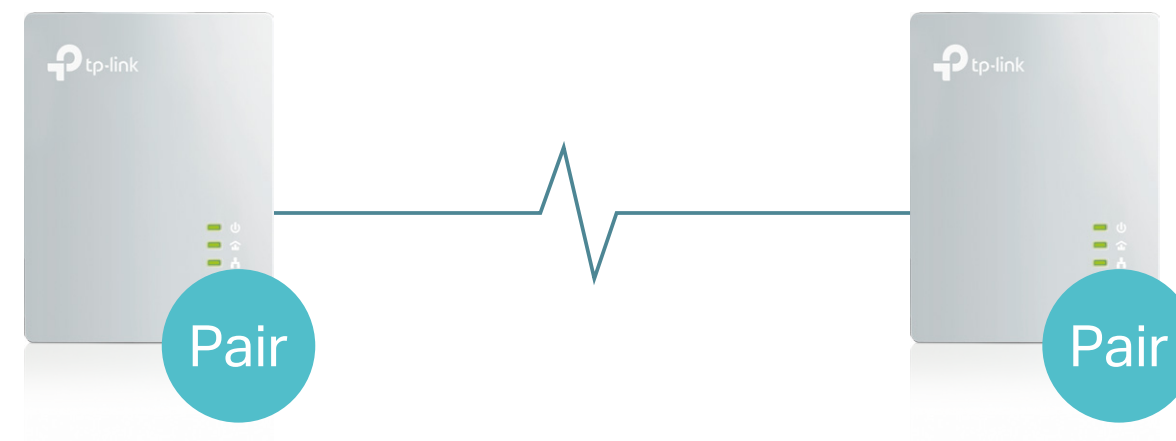

AV600 Powerline Starter Kit

Smooth HD Streaming
in Every Room

TL-PA4010 KIT

 HomePlug
AV2 600Mbps

 One-Button
Security

 Plug, Pair
and Play

Highlights

HomePlug AV2 Standard Compliant

The HomePlug AV2 standard creates high-speed data transfer rates of up to 600Mbps to support all your online activities.

One-Button Security

Simply push the Pair button on the adapters, and quickly set up a hassle-free powerline network.

Features

Speed

- Ultra-fast Powerline Speed – HomePlug AV2 standard compliant, high-speed data transfer rate of up to 600Mbps, ideal for Ultra HD streaming and online gaming
- Ethernet Port – The Ethernet port allows your TV, game console or PC to connect to the internet at high speed

Range

- 300 meters Range – Up to 300 meters / 1000 feet range over the existing household power circuit.

Security

- Pair Button – 128-bit AES encryption easily at a push of the "Pair" button

Design

- Compact Design – Small and elegant, fits your room