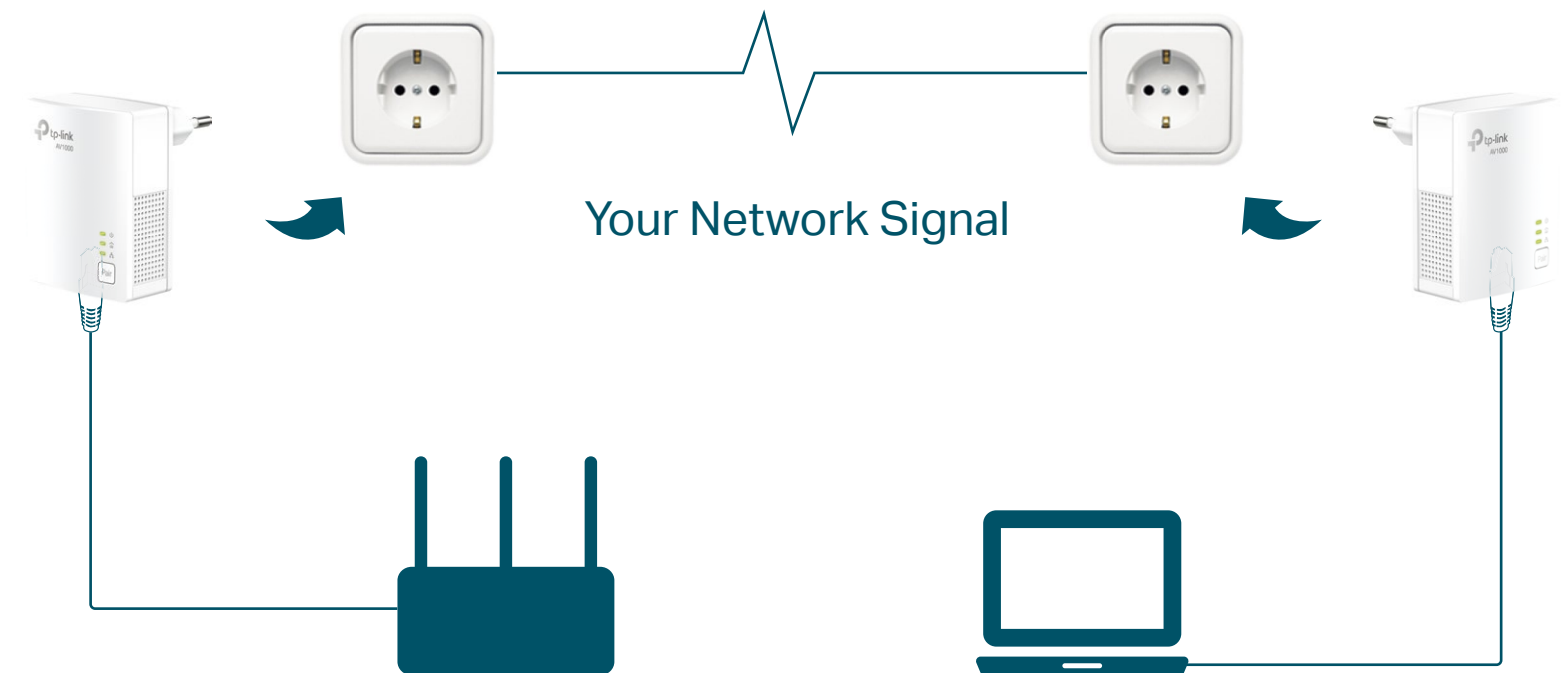

## Get Reliable Gigabit Network from Any Outlet

The AV1000 Gigabit Powerline Starter Kit brings internet to any area with a power outlet using your home's electrical wiring.

- No need for new wires or drilling
- Network passes through walls and floors

## Plug and Play

Powerline adapters and extenders must be deployed in a set of two or more, and be connected to the same electrical circuit.

## HomePlug AV2 Standard Compliant

The HomePlug AV2 standard creates high-speed data transfer rates of up to 1000Mbps<sup>†</sup> to support all your online activities.