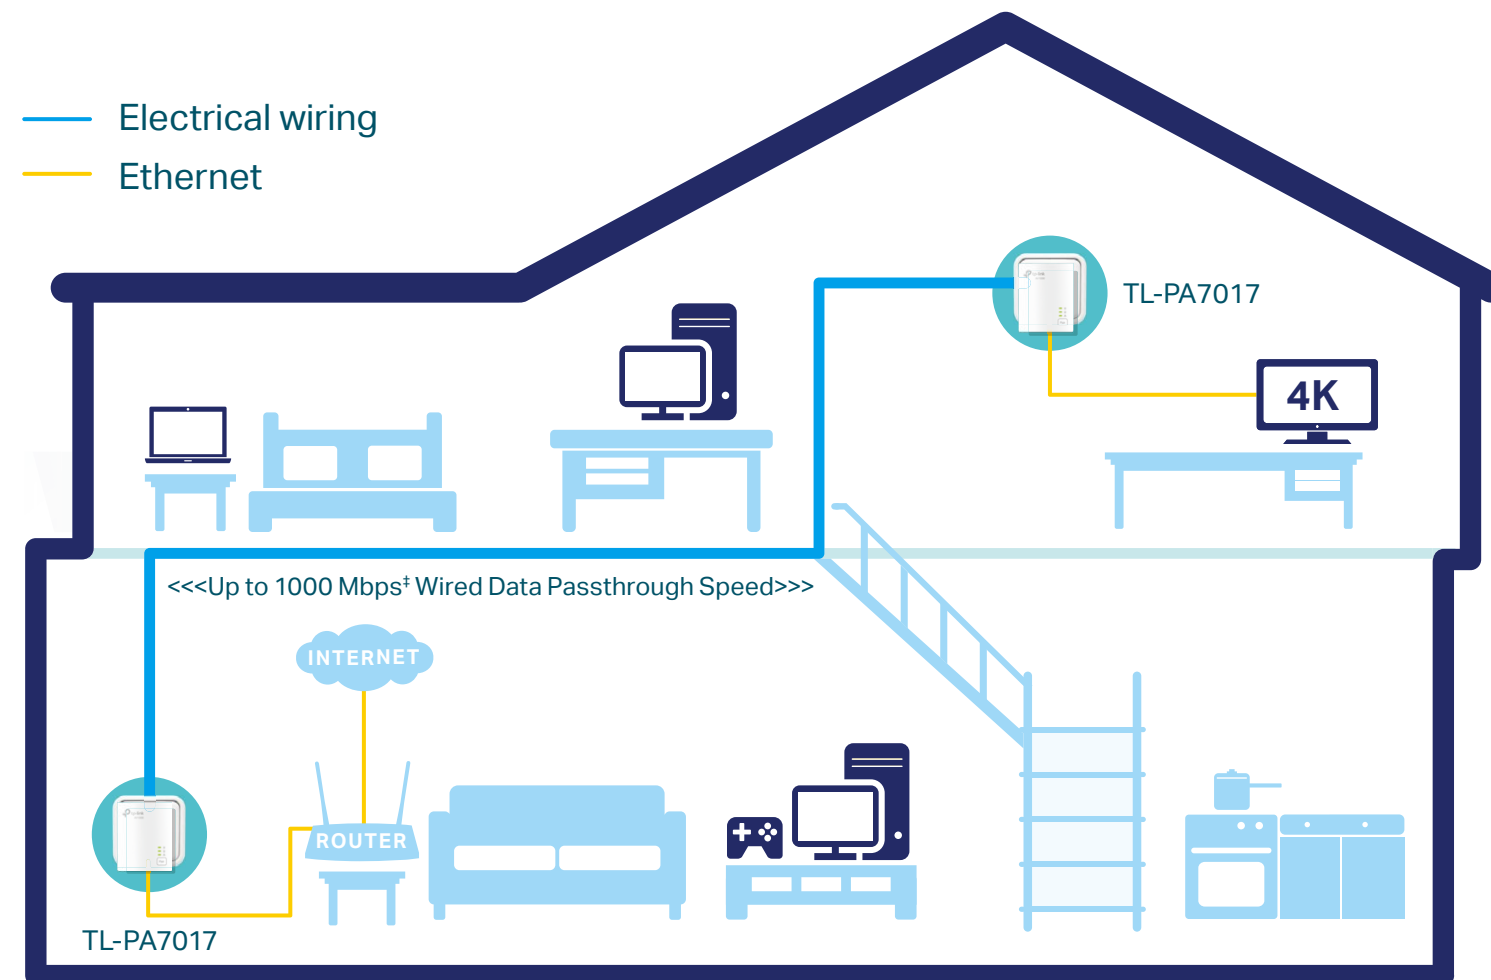

# AV1000 Gigabit Powerline Starter Kit

Extend Reliable Gigabit Network Using Existing Electrical Wiring

TL-PA7017 KIT

HomePlug AV2  
1000Mbps

Compact Design

Power Saving

Plug and Play

Gigabit Ethernet

## Get Reliable Gigabit Network from Any Outlet

The AV1000 Gigabit Powerline Starter Kit brings internet to any area with a power outlet using your home's electrical wiring.

- No need for new wires or drilling
- Network passes through walls and floors