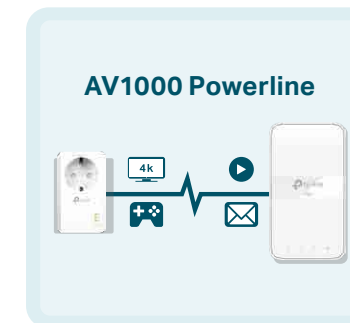

AV1000 Gigabit Powerline ac Wi-Fi Kit

AC1200 Wi-Fi to Power Up
Your Network

TL-WPA7617 KIT

Plug & Play

Extra Power Socket

One-Touch Wi-Fi
Configuration

Highlights

Easily Extend Fast, Reliable Wi-Fi to Every Room

- Electrical Wiring
- Ethernet Cable
- 📶 2.4 GHz 300 Mbps†
- 📶 5 GHz 867 Mbps†

HomePlug AV2 Standard Compliant

Provides users with stable, high-speed data transfer rates of up to 1000 Mbps on a line length of up to 300 meters.†