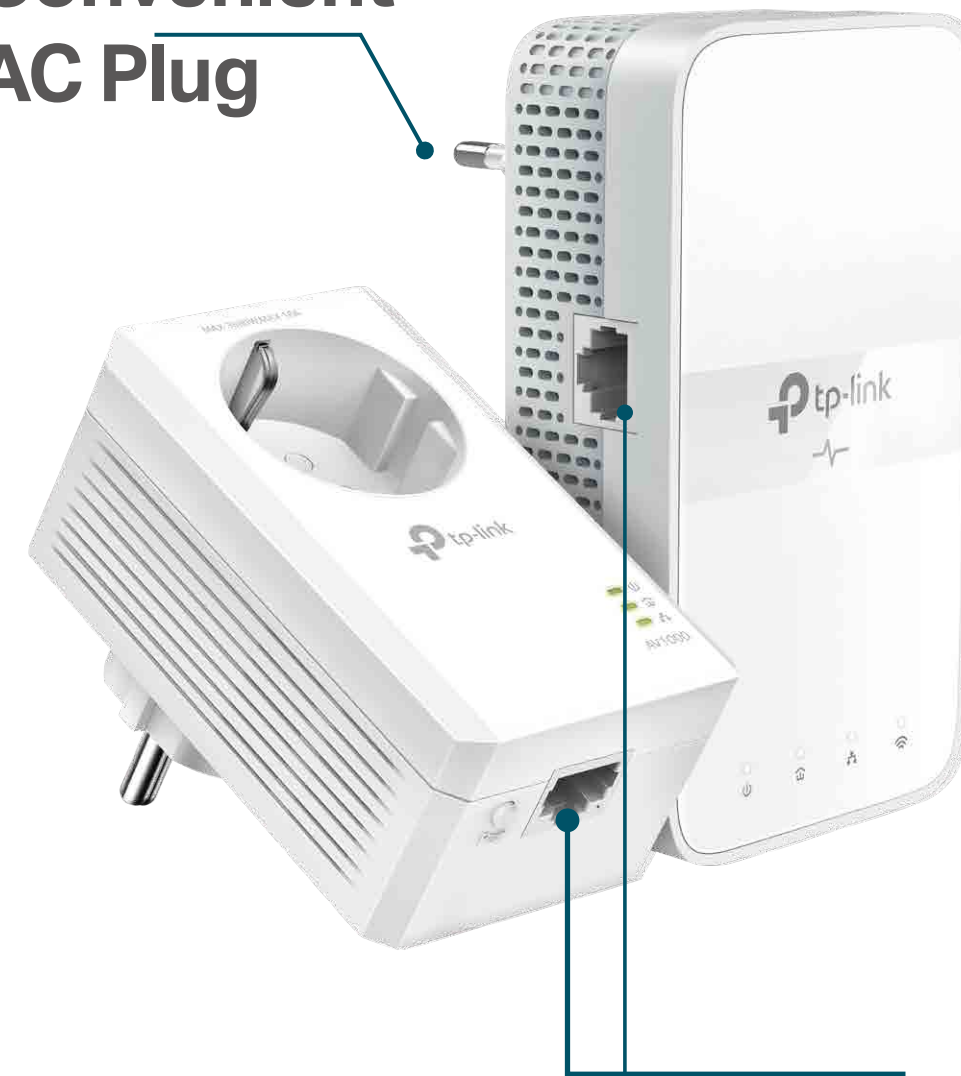

The AV1000 Gigabit Powerline ac Wi-Fi Kit brings internet to any area with a power outlet using your home's electrical wiring.

- No need for new wires or drilling
- Network passes through walls and floors

Range

- **300 Meters Range** – Up to 300 meters / 1000 feet range over the existing household power circuit

Ease of Use

- **Wi-Fi Auto-Sync** – Simply copy your router's Wi-Fi settings and apply any changes across the secure powerline network with Wi-Fi Clone and Wi-Fi Move
- **TP-Link tpPLC** – Allows you to easily manage your network using the intuitive tpPLC App or the tpPLC Utility
- **Plug, Pair, and Play** – Quickly set up a secured Powerline network

Security

- **Pair Button** – Provides a connection with 128-bit AES encryption, at the touch of a "Pair" button
- **Parental Controls** – Manage when and how connected devices can access the internet
- **Encryptions for Secure Network** – WPA-PSK / WPA2-PSK encryptions provide active protection against security threats

Convenient AC Plug

Pair Button
Instantly sync and secure all adapters on your network

LED On/Off Button

Wi-Fi Button
One-touch Wi-Fi configuration automatically copies your router's name and password

Gigabit Ethernet Ports
Create faster connections for PCs, game consoles, STBs, and more