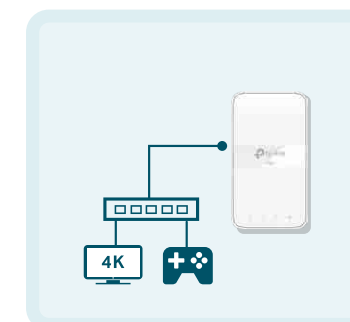

Gigabit Ethernet for Reliable Connections

Provide warp-speed wired connections for 4K HD streaming, lag-free gaming, and more.

Easy Setup and Management

Quickly set up a secured Powerline network with Plug & Play and easily manage it via the tpPLC app, Utility, and/or Web Interface.