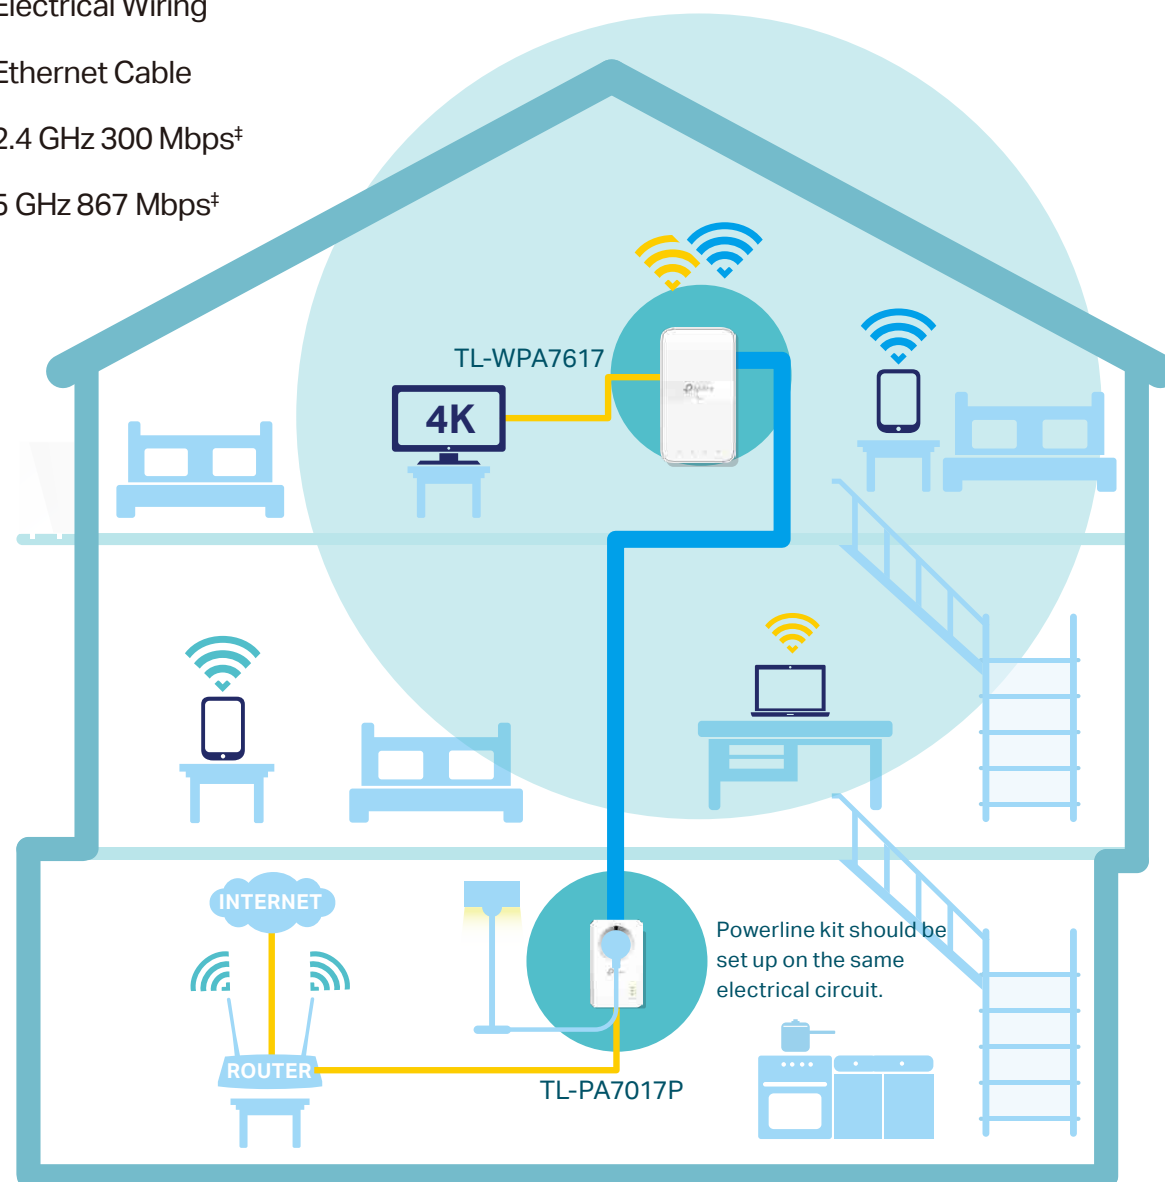

Highlights

Easily Extend Fast, Reliable Wi-Fi to Every Room

The AV1000 Gigabit Powerline ac Wi-Fi Kit brings internet to any area with a power outlet using your home's electrical wiring.

- No need for new wires or drilling
- Network passes through walls and floors

- Electrical Wiring
- Ethernet Cable
- 📶 2.4 GHz 300 Mbps†
- 📶 5 GHz 867 Mbps†

HomePlug AV2 Standard Compliant

Provides users with stable, high-speed data transfer rates of up to 1000 Mbps on a line length of up to 300 meters.†

One-Touch Wi-Fi Configuration

With just a tap, copy your router's wireless settings onto the extender to share the same SSID and password.

Gigabit Ethernet for Reliable Connections

Provide warp-speed wired connections for 4K HD streaming, lag-free gaming, and more.

Easy Setup and Management

Quickly set up a secured Powerline network with Plug & Play and easily manage it via the tpPLC app, Utility, and/or Web Interface.