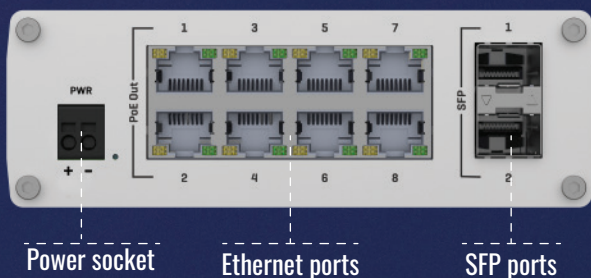

FRONT VIEW

BACK VIEW