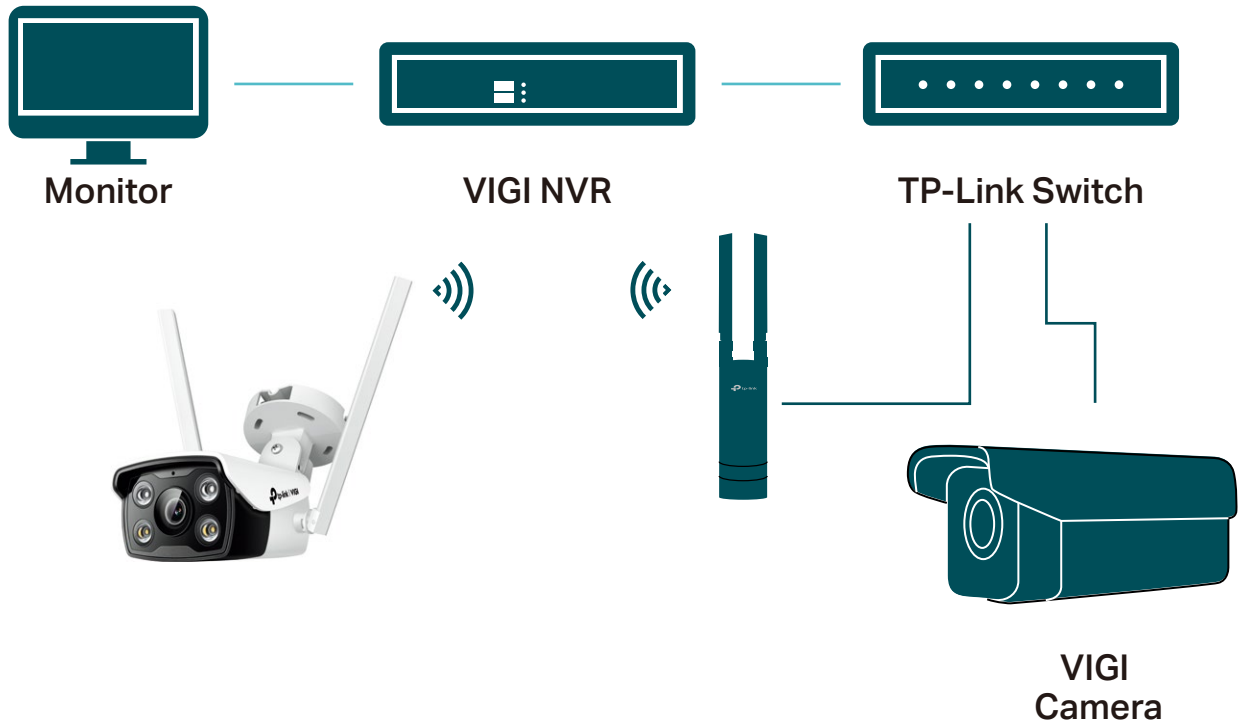

Wide Dynamic Range

Adjusts for lighting contrast to minimize shadowing effects and renders images true to life.

3D DNR

Removes abnormal pixelation to provide clearer video and eliminate distortion.

// VIGI Surveillance Solution

The VIGI professional surveillance system by TP-Link is dedicated to protecting the business that you've worked hard to build—whenever, wherever.

Outstanding functions, reliable quality guarantees, and simplified installation work together to ensure your business stays safe and sound.

// Flexible Installation

Find the perfect vantage point by simply securing your camera to the ceiling, wall, or pole.

// Specifications

| Camera | |
|-------------------------|--|
| Image Sensor | 1/3" Progressive Scan CMOS |
| Min. Illumination | 0 lux with IR/white Light |
| Day & Night | IR Cut Filter |
| Digital Noise Reduction | 3D DNR |
| WDR | DWDR |
| Lens | |
| Lens Type | Fixed focal lens, 4 mm |
| Aperture | 4 mm: F1.6 |
| Focus | Fixed |
| FOV | Horizontal FOV: 79°Vertical FOV: 43°Diagonal FOV: 93° |
| Lens Mount | M12 |
| Illuminator | |
| IR LED | Range: 30m; Wavelength:850nm |
| White LED | Range: 30m |
| Compression Standard | |
| Video Compression | Main stream: H.265/H.264 Sub-Stream: H.265/H.264 |
| H.264 Type | Main Profile/High Profile |
| H.264+ | Main Stream Supported |
| H.265 Type | Main Profile |
| H.265+ | Main Stream Supported |
| Video Bit Rate | Main Stream: 256 Kbps to 3 Mbps Sub-Stream: 64 Kbps to 512 Kbps |
| Smart Feature-set | |
| Smart Event | Area Intrusion Detection, Line-Crossing Detection, Human Detection |
| Basic Event | Motion Detection, Video Tampering Detection, Exception (illegal login) |
| Linkage Method | Trigger Notification: ONVIF, HTTPS |