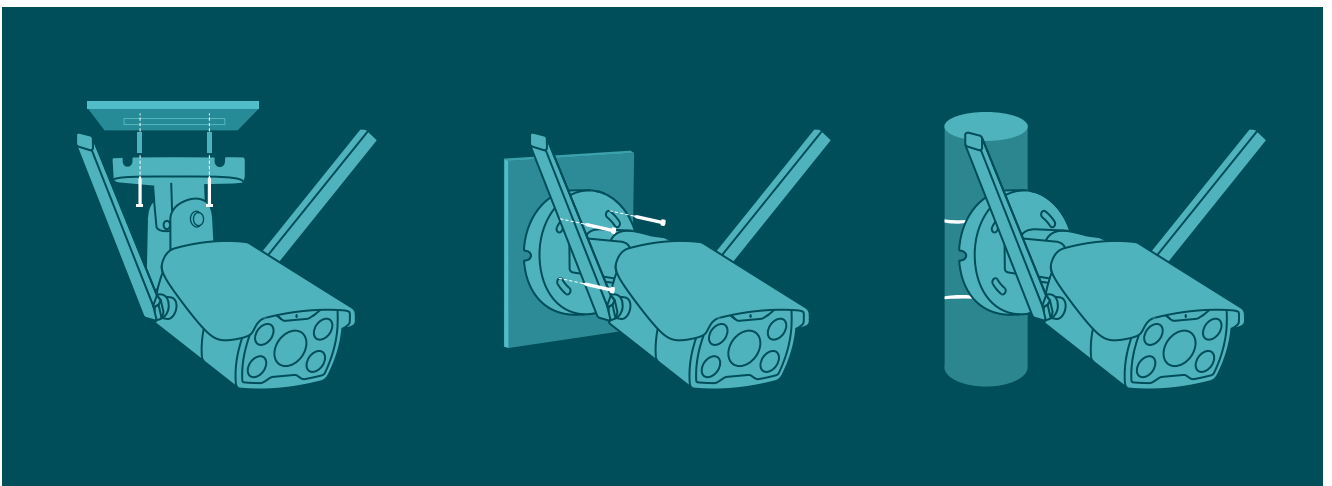

Wide Dynamic Range

Adjusts for lighting contrast to minimize shadowing effects and renders images true to life.

3D DNR

Removes abnormal pixelation to provide clearer video and eliminate distortion.

// VIGI Surveillance Solution

// Flexible Installation

Find the perfect vantage point by simply securing your camera to the ceiling, wall, or pole.

// Specifications

| Camera | |
|-------------------------|--|
| Image Sensor | 1/3" Progressive Scan CMOS |
| Min. Illumination | 0 lux with IR/white Light |
| Day & Night | IR Cut Filter |
| Digital Noise Reduction | 3D DNR |
| WDR | DWDR |
| Lens | |
| Lens Type | Fixed focal lens, 4 mm |
| Aperture | 4 mm: F1.6 |
| Focus | Fixed |
| FOV | Horizontal FOV: 79°Vertical FOV: 43°Diagonal FOV: 93° |
| Lens Mount | M12 |
| Illuminator | |
| IR LED | Range: 30m; Wavelength:850nm |
| White LED | Range: 30m |
| Compression Standard | |
| Video Compression | Main stream: H.265/H.264 Sub-Stream: H.265/H.264 |
| H.264 Type | Main Profile/High Profile |
| H.264+ | Main Stream Supported |
| H.265 Type | Main Profile |
| H.265+ | Main Stream Supported |
| Video Bit Rate | Main Stream: 256 Kbps to 3 Mbps Sub-Stream: 64 Kbps to 512 Kbps |
| Smart Feature-set | |
| Smart Event | Area Intrusion Detection, Line-Crossing Detection, Human Detection |
| Basic Event | Motion Detection, Video Tampering Detection, Exception (illegal login) |
| Linkage Method | Trigger Notification: ONVIF, HTTPS |